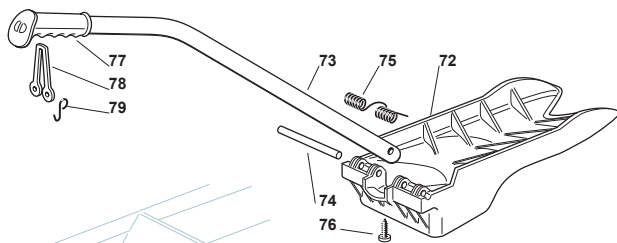

Fig.	Quantity	Part No	Description	Notes
2	1	382400003/1	Ejection Guard	
3	1	325869043/0	Rear Support	
4	2	118566112/0	Push Road	
5	2	112689515/0	Screw	
6	2	112154510/0	Nut	
7	2	125510022/0	Pin	
8	2	124487998/0	Cotter Pin	
9	1	124487999/0	Spring Pin	
22	1	125519997/1	Front Weight Tc	
23	3	112760520/0	Screw	
24	3	112155000/0	Nut	
42	1	382735502/0	Bracket	
43	1	325774213/0	Bracket	
44	1	382033105/1	Rod	
45	1	125510021/1	Hitch Pin	
46	2	124487999/0	Spring Pin	
51	1	182180050/0	Battery Charger	CE Plugg
51	1	182180052/0	Battery Charger	UK Plugg
72	1	125140092/0	Mulching Deflector	
73	1	325394005/0	Handle	
74	1	125510077/0	Pin	
75	1	125430245/0	Spring	
76	1	112735405/0	Screw	
77	1	325280000/1	Handgrip	
78	1	125840011/1	Tie Rod	
79	2	125253004/0	Mulch.Kit Fixing Hook	