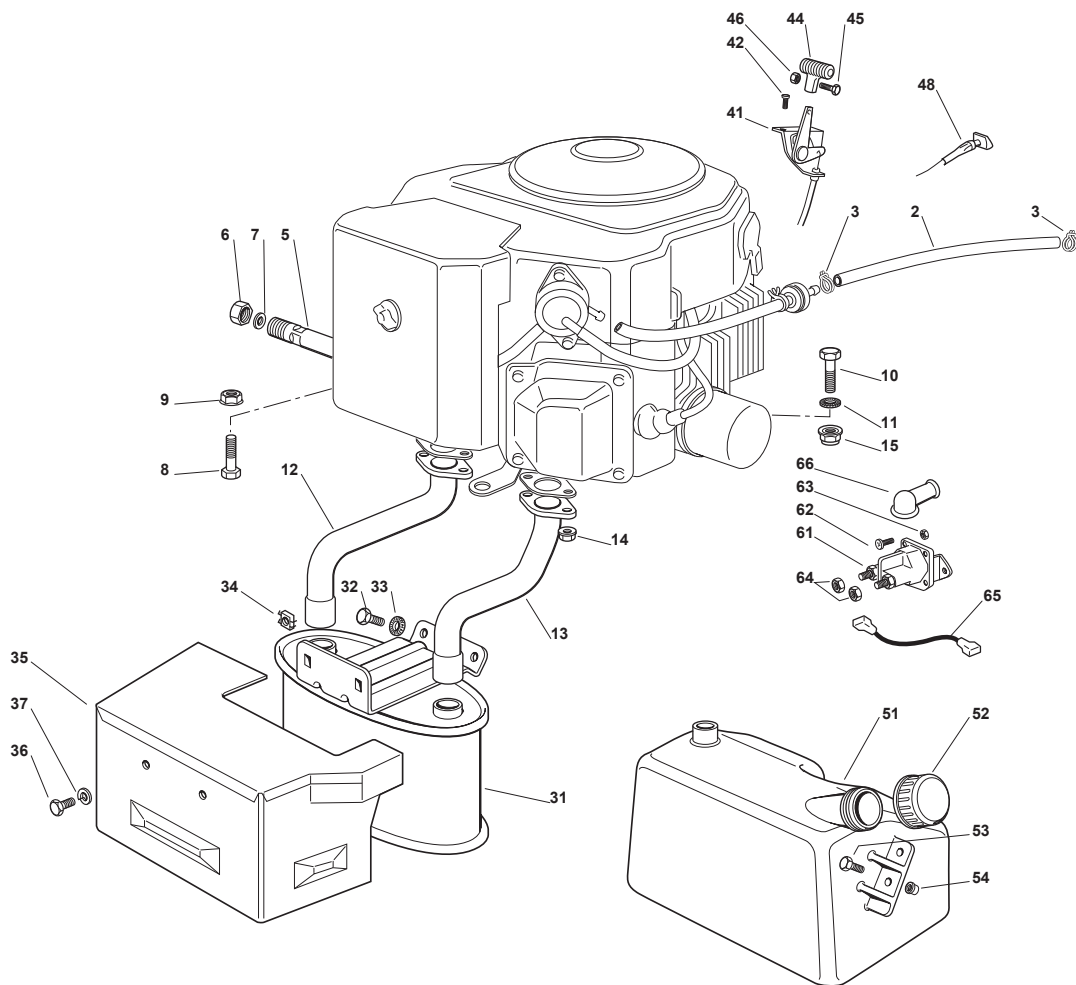

Fig.	Quantity	Part No	Description	Notes
2	1	325869016/1	Connecting Tube	
3	2	118375051/1	Fair Led	
4	3	112735108/1	Screw	
5	1	112154210/0	Nut	
6	1	112691115/0	Screw	
7	1	112540260/0	Grower	
8	1	127598060/0	Oil Discharge Extension	
9	1	118737849/0	Plug	
10	1	118401001/1	Oil Seal	
11	1	118738227/0	Exhaust Pipe Kohler 16-18	
12	2	112735530/0	Screw	
13	2	112583500/0	Grower	
14	3	125160035/0	Spacer	
31	1	182750010/0	Muffler	
32	2	112793102/0	Screw	
33	2	112540260/0	Grower	
34	2	112360425/0	Nut	
35	1	382598029/0	Muffler Protection	
36	2	112792611/0	Screw	
37	2	112583500/0	Grower	
41	1	182000200/1	Throttle Cable	
42	2	125943012/0	Screw	
44	1	125394501/0	Knob	
45	1	112726388/0	Screw	
46	1	112290800/0	Nut	
51	1	125735110/3	Tank	without fuel level
51	1	325735111/3	Tank	with fuel level
52	1	125795000/1	Fuel Cap	
53	2	112788910/0	Screw	
54	2	112500092/0	Rivet	
61	1	118736110/0	Starter Relay	
62	2	112791011/0	Screw	
63	2	112292102/0	Nut	
64	2	112360352/0	Nut	
65	1	125065017/0	Cable	
66	1	118564861/1	Protection	