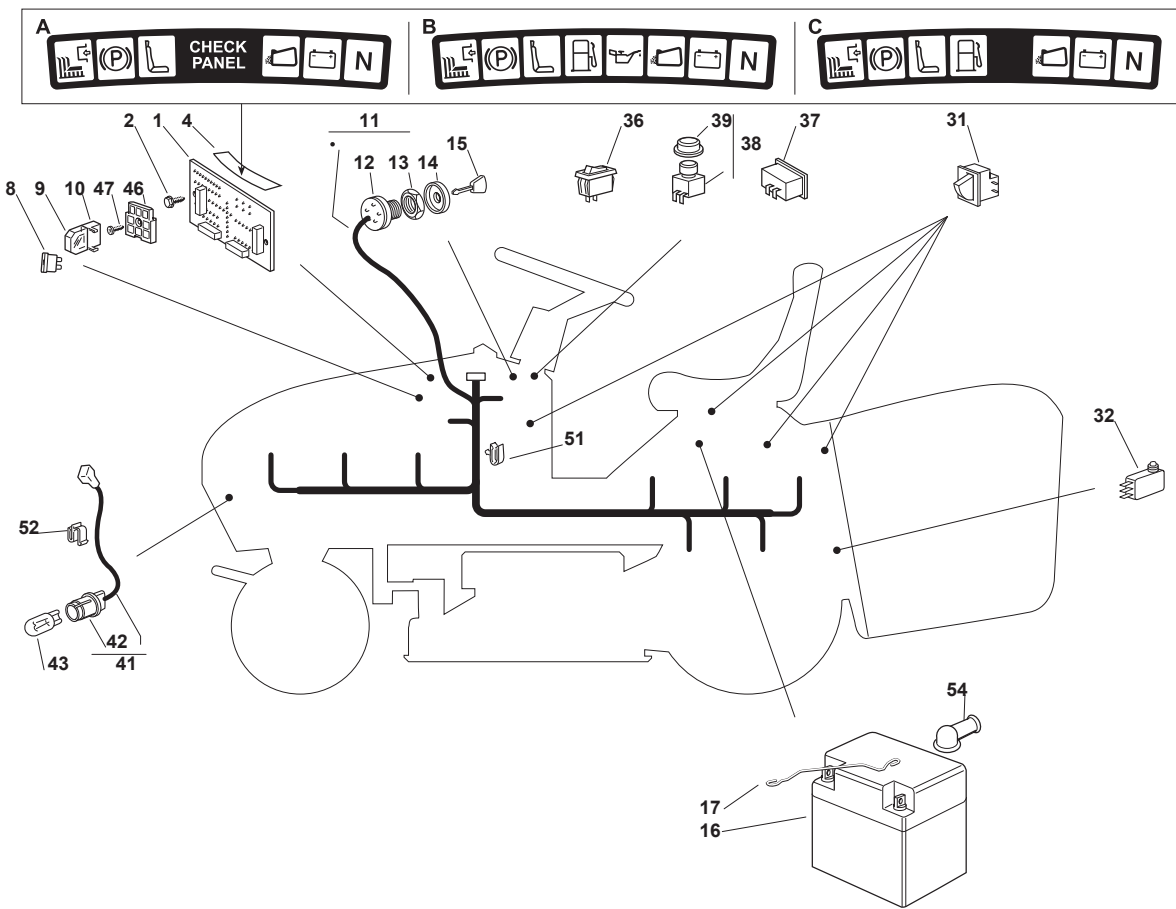

Fig.	Quantity	Part No	Description	Notes
1	1	125722441/0	Electronic Card	
2	3	112735105/0	Screw	
4	1	125420005/0	Check Control (B)	For B&S 20-24HP Engine
4	1	125420004/0	Check Control (A)	for B&S and GGP Engine
4	1	125420007/0	Check Control (C)	for HONDA Engines
8	1	133340040/0	Fuse 10 A	
8	1	133340036/0	Fuse 25 A	
9	2	133215000/0	Cover	
10	2	133500007/0	Fuse Carrier	
11	1	182040206/0	Cables Ass.Y	for B&S-GGP-Kohler-Kawasaki Engines
11	1	182040207/0	Cables Ass.Y	for HONDA Engines
12	1	118450065/1	Starting Switch	
13	1	118400861/0	Screwed Ring	
14	1	118565351/0	Screwed Ring Protection	
15	1	118210016/1	Starting Key	
16	1	118120002/1	Battery	
17	1	125430230/0	Spring	
31	3	119410615/0	Microswitch	
32	1	119410605/1	Microswitch	
36	1	118450060/1	Headlight Interrupt. Cre1116-0	
37	1	9400-0384-01	Hour Counter	
38	1	118450067/0	Switch	
39	1	118203852/0	Cap	
41	1	182040070/0	Cables Ass.Y	
42	2	133500030/0	Lamp Holder	
43	2	118459100/0	Lamp For Lights	
46	1	133500010/1	Plate	
47	1	112735170/0	Screw	
51	5	133320506/0	Fairlead	
52	1	133320504/0	Fairlead	
54	1	118564864/1	Protection