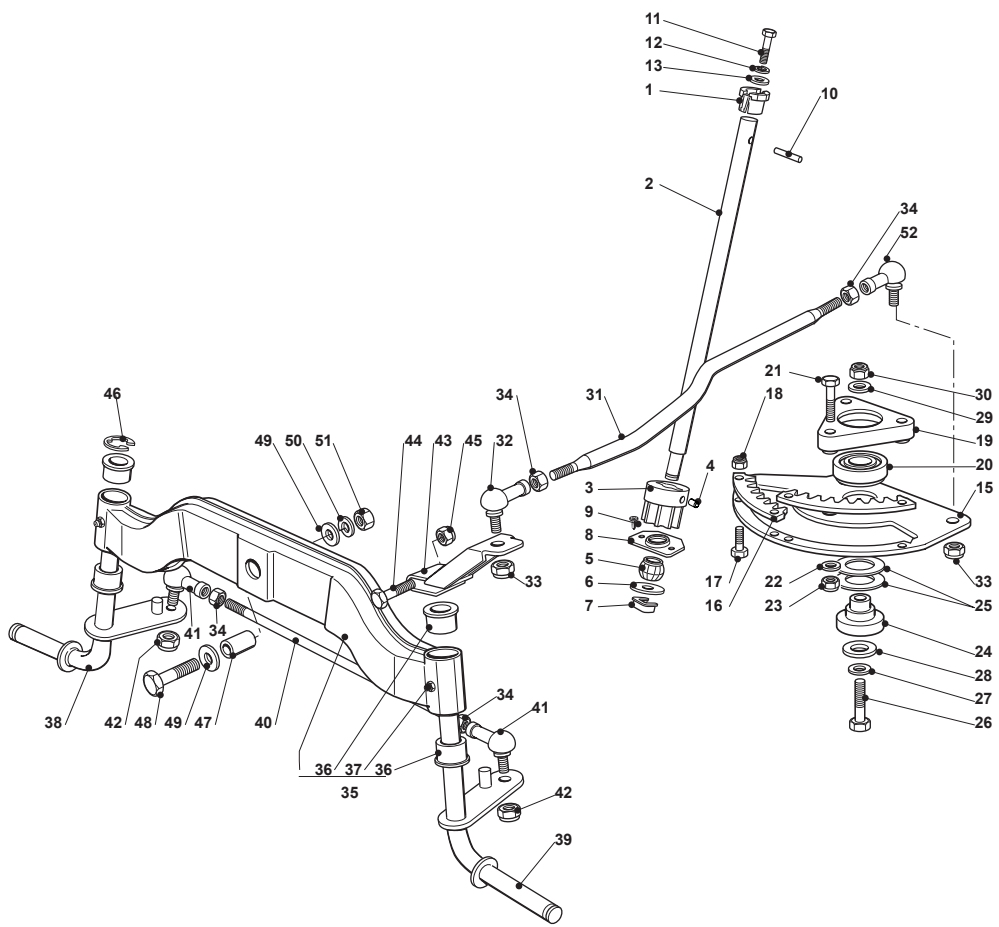

Fig.	Quantity	Part No	Description	Notes
82	1	125547015/0	Plate Green	
82	1	125547024/0	Blue Injection Plate	
82	1	325547016/2	Red Injection Plate	
83	2	112674701/0	Screw	
84	4	112729601/1	Screw	
85	2	112582101/0	Grower	
86	6	112521331/0	Washer	
87	1	325605003/0	Button	
88	1	325256250/0	Screwed Ring	
101	1	382869006/1	Muffler Tube Guard	
101	1	382869015/0	Muffler Protection	
102	2	118566110/0	Push Rod	
103	4	112734995/0	Screw	
104	1	325547089/1	Right Plate	
105	1	325547091/1	Left Plate	
106	4	112731580/0	Screw	
107	2	325547099/0	Plate 18 Hp B&S	

Fig.	Quantity	Part No	Description	Notes
1	1	325038004/0	Bushing	
2	1	125520010/0	Steering Column	
3	1	125570004/0	Pinion	
4	1	112714300/0	Dowel	
5	1	325743000/0	Joint	
6	1	112521370/0	Washer	
7	1	112436030/0	Plate	
8	1	325785213/1	Support	
9	2	112729601/1	Screw	
10	1	112620250/0	Pin	
11	1	112691800/0	Screw	
12	1	112583500/0	Grower	
13	1	112523060/0	Washer	
15	1	325735523/0	Steering Sector	
16	2	325150000/0	Rack	
17	4	112791213/1	Screw	
18	4	112154510/0	Nut	
19	1	325774453/0	Clamp	
20	1	119216047/0	Bearing	
21	3	112691100/0	Screw	
22	3	112523060/0	Washer	
23	3	112155000/0	Nut	
24	1	125510120/0	Support	
25	2	322672153/0	Antifriction Washer	
26	1	112692395/0	Screw	
27	1	112523080/0	Washer	
28	1	112521390/0	Washer	
29	1	112523080/0	Washer	
30	1	112156602/0	Nut	
31	1	125033003/1	Steering Rod	
32	2	122746600/0	Joint	
32	2	122746616/0	Joint	
33	2	122746609/0	Joint	
34	4	112156602/0	Nut	
35	1	382034001/3	Equalizer With Bush And Lubricator	
36	4	125034002/1	Bushing	
37	2	112379511/0	Grease Dispenser	
38	1	382230349/0	Right Stub Axle	
39	1	382230348/0	Left Stub Axle	
40	1	325840001/0	Tie Rod	
41	2	122746616/0	Joint	
42	2	112156602/0	Nut	
43	1	382318101/0	Lever Ass.Y	
44	1	112691700/0	Screw	
45	1	112155000/0	Nut	
46	1	112001000/0	Benzing Ring	
47	1	125160005/0	Spacer	
48	1	112694100/0	Screw	
49	2	112521390/0	Washer	
50	1	112587900/0	Grower	
51	1	112295800/0	Nut	