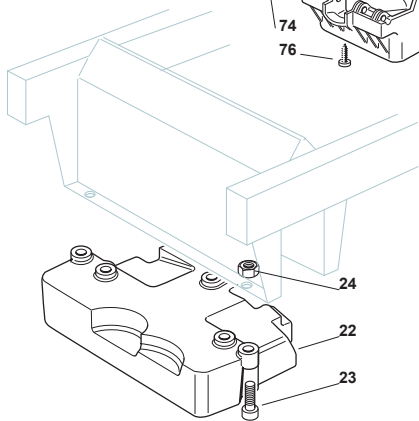

Fig.	Quantity	Part No	Description	Notes
2	1	382400003/1	Ejection Guard	
3	1	325869043/0	Rear Support	
4	2	118566112/0	Push Road	
5	2	112689515/0	Screw	
6	2	112154510/0	Nut	
7	2	125510022/0	Pin	
8	2	124487998/0	Cotter Pin	
9	1	124487999/0	Spring Pin	
22	1	125519997/1	Front Weight Tc	
23	3	112760520/0	Screw	
24	3	112155000/0	Nut	
42	1	382735502/0	Bracket	
43	1	325774213/0	Bracket	
44	1	382033105/1	Rod	
45	1	125510021/1	Hitch Pin	
46	2	124487999/0	Spring Pin	
51	1	182180050/0	Battery Charger	CE Plugg
51	1	182180052/0	Battery Charger	UK Plugg
72	1	125140092/0	Mulching Deflector	
73	1	325394005/0	Handle	
74	1	125510077/0	Pin	
75	1	125430245/0	Spring	
76	1	112735405/0	Screw	
77	1	325280000/1	Handgrip	
78	1	125840011/1	Tie Rod	
79	2	125253004/0	Mulch.Kit Fixing Hook	