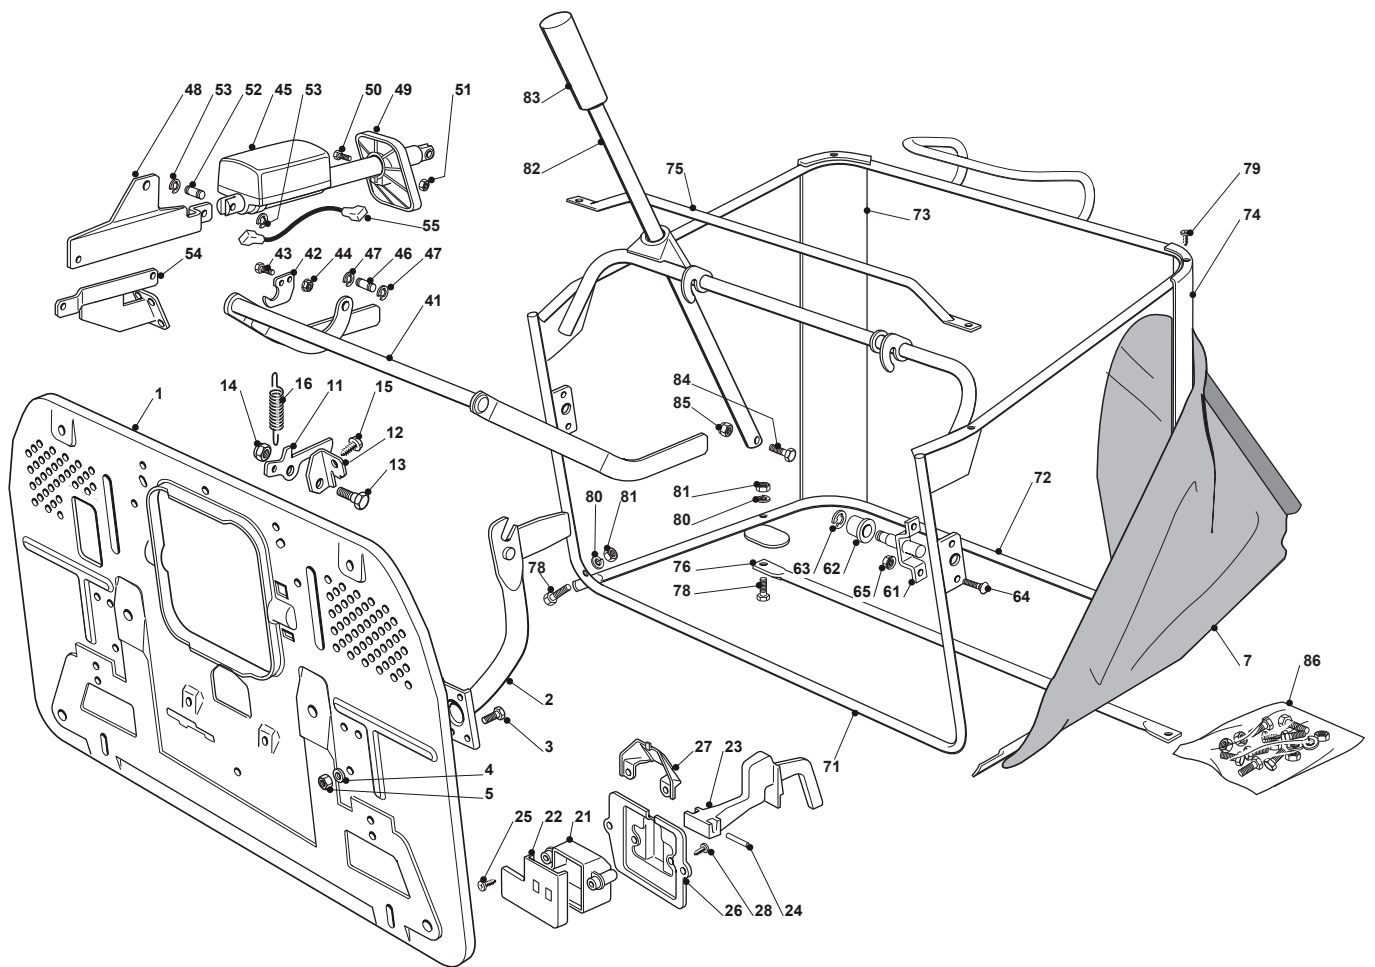

Fig.	Quantity	Part No	Description	Notes
1	1	382547051/0	Plate	
2	2	182774225/1	Clamp	
3	6	112793102/0	Screw	
4	6	112523060/0	Washer	
5	6	112293201/0	Nut	
7	1	182106000/2	Grasscatcher	
11	1	325774315/1	Bracket	
12	1	325755031/1	Bracket	
13	1	125510080/1	Pin	
14	1	112292102/0	Nut	
15	1	112735122/0	Screw	
16	1	125430210/1	Brake Spring	
21	1	125600041/0	Grassc.Full Micro Protection	
22	1	125600042/0	Grasscatcher Micro Prot Cover	
23	1	125318124/0	Full Grassc. Microswtich Cover	
24	1	112400030/0	Pin	
25	1	112728510/0	Screw	
26	1	325785272/0	Micro Protection	
27	1	125600048/0	Empty Micro Grassc.Protection Cover	
28	2	112728450/0	Screw	
71	1	382800051/0	Upper Frame	
72	1	382800002/2	Lower Grasscatcher Frame	
73	1	325032001/1	Right Angular Support	
74	1	325032002/1	Left Angular Support	
75	1	382394001/2	Front Handle	
76	1	382650038/0	Lower Stiffening	
78	4	112792099/0	Screw	
79	4	112729601/1	Screw	
80	4	112582101/0	Grower	
81	4	112292100/0	Nut	
82	1	125869029/1	Grasscatcher Lifting Tube	
83	1	125394508/0	Knob	
84	1	112792099/0	Screw	
85	1	112154510/0	Nut	
86	1	382180027/1	Outfit, Screws	