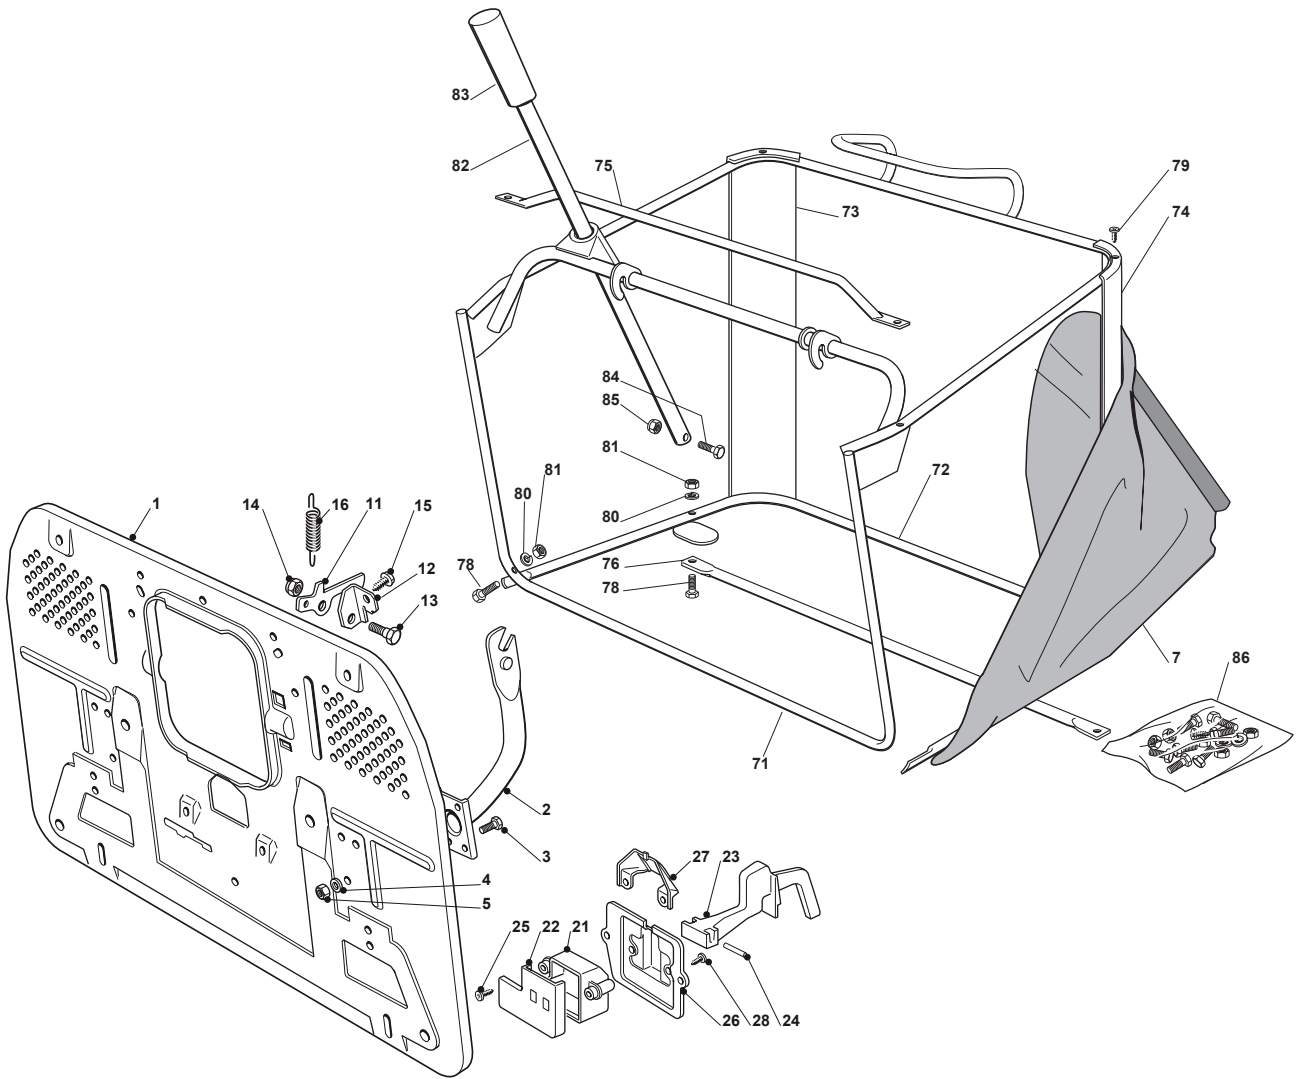

Fig.	Quantity	Part No	Description	Notes
1	2	125033060/0	Washing Cutting Deck Connection	
2	2	119035000/0	Or Ring	
3	2	112500030/0	Rivet	
9	1	382108020/0	Conveyor	
10	2	325774373/0	Clamp	
11	1	325060142/0	Right Belt Protection Carter	
12	1	325060143/0	Left Belt Protection	
13	2	325774267/0	Clamp	
14	2	325774423/0	Clamp	
15	1	325774425/0	Clamp	
16	1	325774421/0	Clamp	