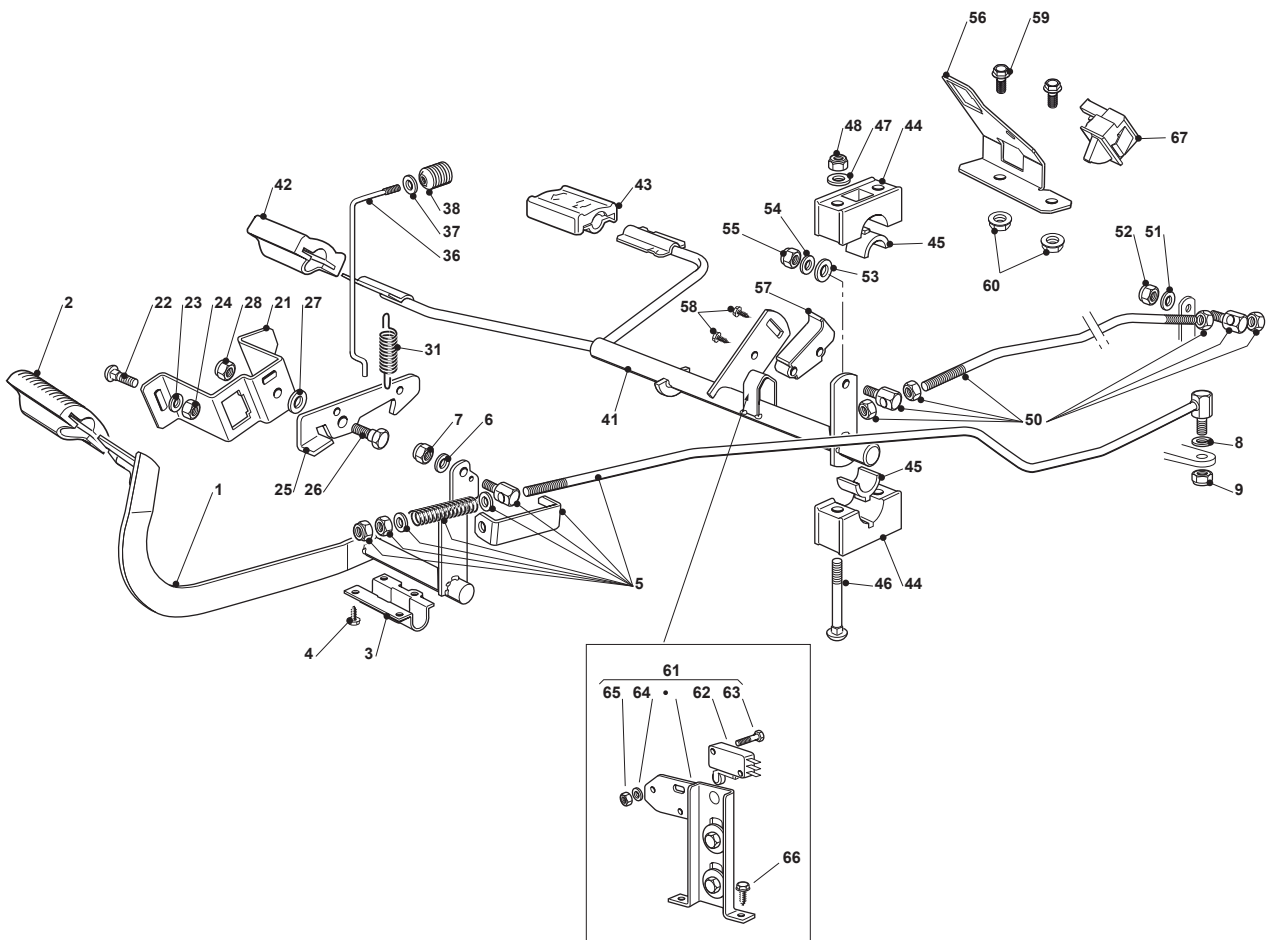

# TCR 122 HYDRO

Ride-on 102-122 Steering - 15"

Issue 10 - 2015

Fig.	Quantity	Part No	Description	Notes
66	1	122167840/0	Spacer	
67	1	112691200/0	Screw	
68	1	112293201/0	Nut	

Fig.	Quantity	Part No	Description	Notes
1	1	382500011/2	Pedal	
2	1	325110416/0	Clamp Cover	
3	1	325547081/2	Plate	
4	4	112731601/0	Screw	
5	1	382000582/0	Rod	
6	1	112521350/0	Washer	
7	1	112155000/0	Nut	
8	2	112521360/0	Washer	
9	1	112155000/0	Nut	
21	1	325785143/1	Support	
22	2	112815210/0	Screw	
23	1	112523040/0	Washer	
24	2	112154510/0	Nut	
25	1	325253001/0	Hook	
26	1	122524970/2	Fulcrum Pin	
27	1	325670011/0	Antifriction Washer	
28	1	112155000/0	Nut	
31	1	125430213/0	Spring	
36	1	125033034/0	Rod	
37	1	125394509/1	Knob	
38	1	112523020/0	Washer	
41	1	382000391/1	Drive Pedal	
42	1	325110417/0	Clamp Cover Front	
43	1	325110418/0	Clamp Cover Rear	
44	4	325785354/0	Support	
45	4	325034003/0	Brass	
46	4	112815271/0	Screw	
47	4	112523040/0	Washer	
48	4	112154510/0	Nut	
50	1	382000579/0	Rod	
51	1	112523040/0	Washer	
52	1	112154510/0	Nut	
53	1	112521360/0	Washer	
54	1	112523040/0	Washer	
55	1	112154510/0	Nut	
56	1	325785481/0	Micro Switch Bracket	
57	1	325060034/1	Cam	
58	1	112735404/0	Screw	
59	2	112793102/0	Screw	
60	2	112293201/0	Nut	
61	1	382394853/0	Switch Ass.Y	
62	1	119410609/0	Microswitch	
63	2	112735602/0	Screw	
64	2	112581100/0	Grower	
65	2	112290791/0	Nut	
66	2	112735110/0	Screw	
67	1	119410614/0	Microswitch	