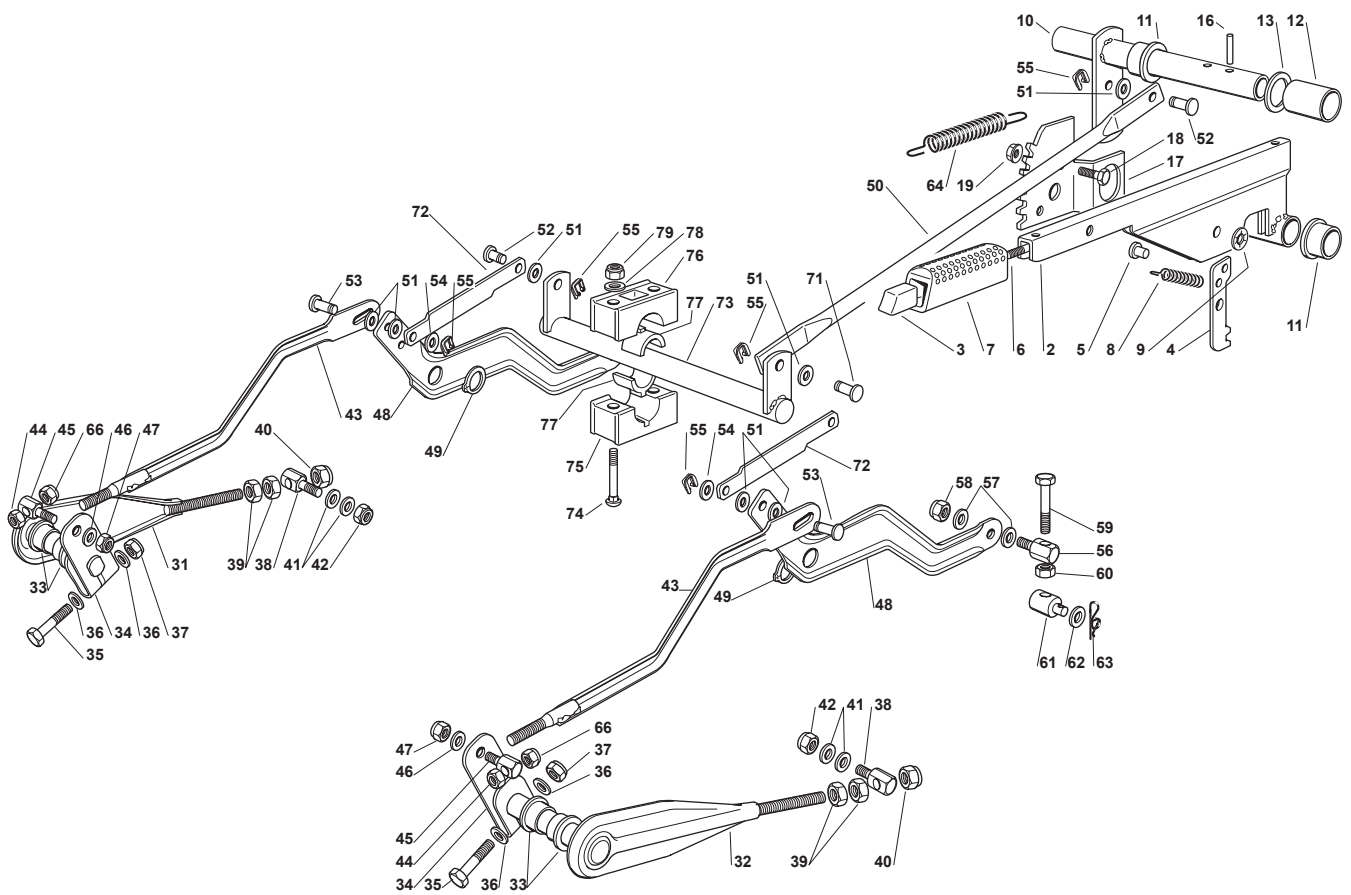

Fig.	Quantity	Part No	Description	Notes
2	1	382318139/0	Deck Lifting Lever	
3	1	125605000/1	Button	
4	1	325470901/0	Dog	
5	1	125510011/0	Pin	
6	1	125033002/0	Push Rod	
7	1	325394536/0	Knob	
8	1	125430208/0	Spring	
9	1	112604899/0	Crown Fastener	
10	1	382000551/0	Axle	
11	2	122034523/0	Bushing	
12	1	125160025/0	Spacer	
13	1	322672153/0	Antifriction Washer	
16	2	112620206/0	Pin	
17	1	325735506/1	Left Sector	
18	2	112792611/0	Screw	
19	2	112293201/0	Nut	
31	1	382318159/0	Front Right Fulcrum Lever	
32	1	382318161/0	Lever	
33	4	125040605/0	Bushing	
34	2	325318161/0	Lever	
35	2	112691700/0	Screw	
36	4	112521350/0	Washer	
37	2	112155000/0	Nut	
38	2	125510056/0	Pin	
39	4	112295200/0	Nut	
40	2	112156602/0	Nut	
41	4	325670008/1	Washer	
42	2	112156602/0	Nut	
43	2	382000477/2	Connecting Rod Assy	
44	2	112155000/0	Nut	
45	2	125510055/1	Pin	
46	2	112521350/0	Washer	
47	2	112155000/0	Nut	
48	2	325318153/1	Rear Lever	
49	2	112609255/0	Seeger	
50	1	325033071/0	Rod	
51	7	325670011/0	Antifriction Washer	
52	2	125510117/0	Pin	
53	2	125510048/1	Pin	
54	2	112521350/0	Washer	
55	5	112436050/0	Plate	
56	2	125510056/0	Pin	
57	4	325670008/1	Washer	
58	2	112156602/0	Nut	
59	2	112794985/0	Screw	
60	2	112295200/0	Nut	
61	2	125510070/0	Pin	
62	2	112523090/0	Washer	
63	2	124487998/0	Cotter Pin	
64	1	125430218/0	Spring	
66	2	112293200/0	Nut