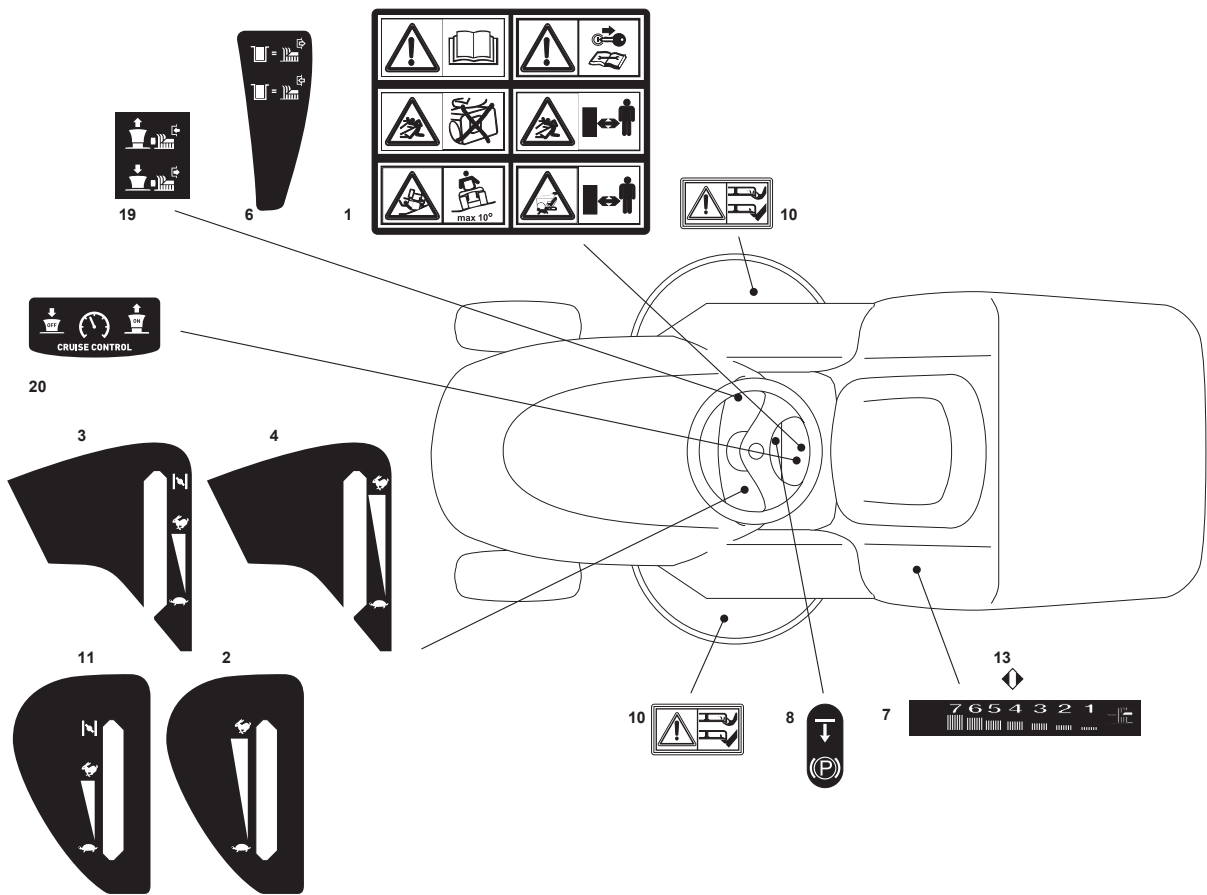

Fig.	Quantity	Part No	Description	Notes
2	1	382400003/1	Ejection Guard	
3	1	325869043/0	Rear Support	
4	2	118566112/0	Push Road	
5	2	112689515/0	Screw	
6	2	112154510/0	Nut	
7	2	125510022/0	Pin	
8	2	124487998/0	Cotter Pin	
9	1	124487999/0	Spring Pin	
22	1	125519997/1	Front Weight Tc	
23	3	112760520/0	Screw	
24	3	112155000/0	Nut	
42	1	382735502/0	Bracket	
43	1	325774213/0	Bracket	
44	1	382033105/1	Rod	
45	1	125510021/1	Hitch Pin	
46	2	124487999/0	Spring Pin	
51	1	182180050/0	Battery Charger	CE Plugg
51	1	182180052/0	Battery Charger	UK Plugg
72	1	125140092/0	Mulching Deflector	
73	1	325394005/0	Handle	
74	1	125510077/0	Pin	
75	1	125430245/0	Spring	
76	1	112735405/0	Screw	
77	1	325280000/1	Handgrip	
78	1	125840011/1	Tie Rod	
79	2	125253004/0	Mulch.Kit Fixing Hook	