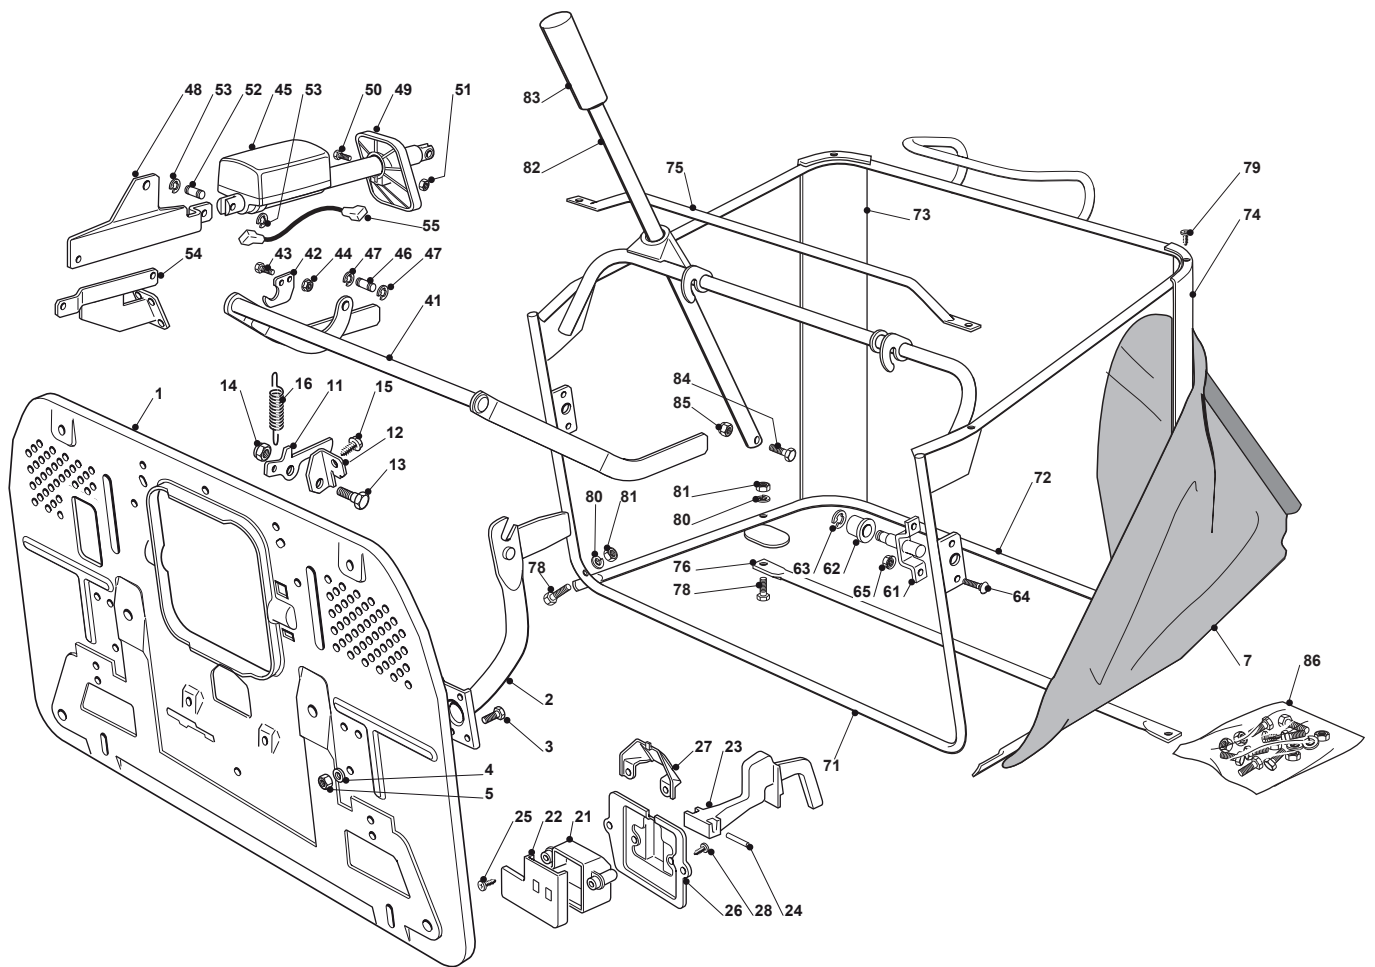

Fig.	Quantity	Part No	Description	Notes
1	1	382547053/0	Plate	
2	2	382774245/0	Support	
3	6	112793102/0	Screw	
4	6	112523060/0	Washer	
5	6	112293201/0	Nut	
7	1	182106000/2	Grasscatcher	
11	1	325774315/1	Bracket	
12	1	325755031/1	Bracket	
13	1	125510080/1	Pin	
14	1	112292102/0	Nut	
15	1	112735122/0	Screw	
16	1	125430210/1	Brake Spring	
21	1	125600041/0	Grassc.Full Micro Protection	
22	1	125600042/0	Grasscatcher Micro Prot Cover	
23	1	125318124/0	Full Grassc. Microswtich Cover	
24	1	112400030/0	Pin	
25	1	112728510/0	Screw	
26	1	325785272/0	Micro Protection	
27	1	125600048/0	Empty Micro Grassc.Protection Cover	
28	2	112728450/0	Screw	
41	1	382000507/1	Axle	
42	2	325774317/0	Grasscatcher Lifting Axle Clam	
43	4	112815210/0	Screw	
44	4	112154510/0	Nut	
45	1	118001000/0	Actuator	
46	1	125510083/0	Pin	
47	2	112000955/0	Benzing Ring	
48	1	325785197/0	Actuator Support	
49	1	325600060/0	Protection	
50	1	112727795/0	Screw	
51	1	112154330/0	Nut	
52	1	125510083/0	Pin	
53	2	112000955/0	Benzing Ring	
54	1	382650209/0	Stiffening	
55	1	125065030/0	Connecting Cable	
61	2	382785147/0	Support	
62	2	125690001/0	Roll	
63	2	112000956/0	Benzing Ring	
64	4	112818690/0	Screw	
65	4	112293201/0	Nut	
71	1	382800093/0	Upper Frame	
72	1	382800002/2	Lower Grasscatcher Frame	
73	1	325032001/1	Right Angular Support	
74	1	325032002/1	Left Angular Support	
75	1	382394001/2	Front Handle	
76	1	382650038/0	Lower Stiffening	
78	4	112792099/0	Screw	
79	4	112729601/1	Screw	
80	4	112582101/0	Grower	
81	4	112292100/0	Nut	
82	1	125869029/1	Grasscatcher Lifting Tube	