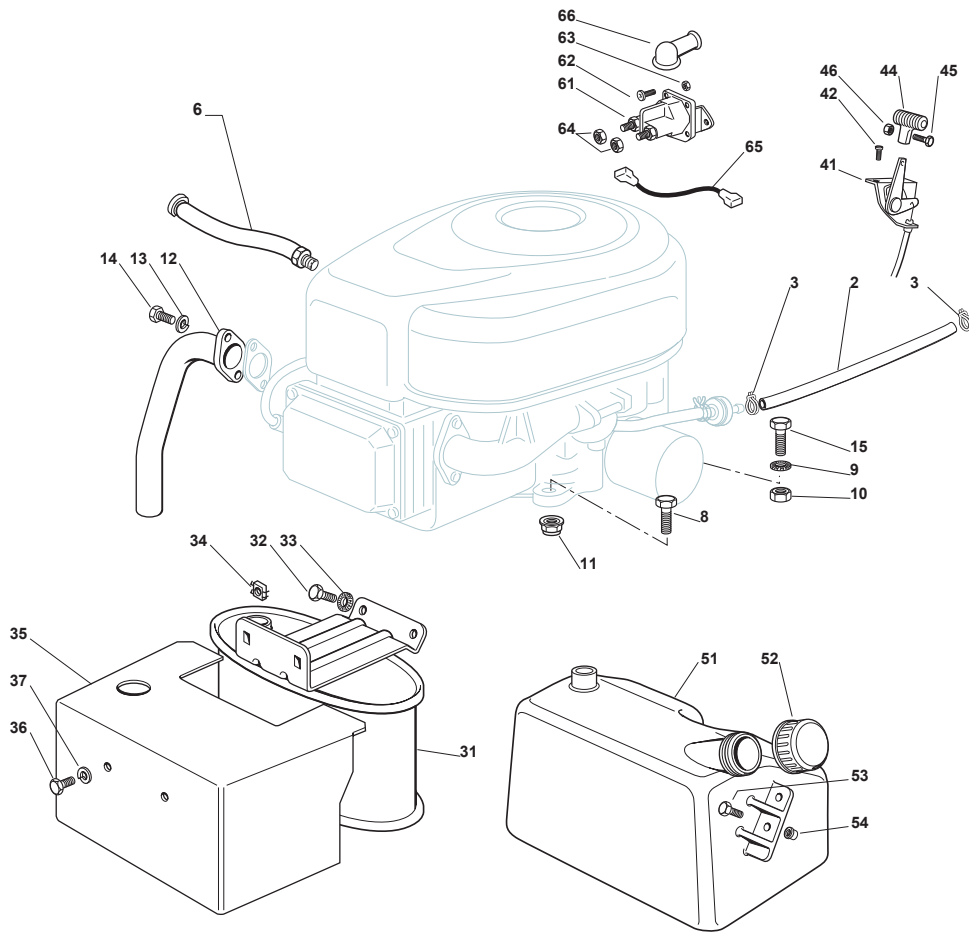

Fig.	Quantity	Part No	Description	Notes
70	1	125033091/0	Rod	
71	1	124487995/0	Cotter Pin	
72	1	125430232/0	Spring	
73	1	325605002/0	Button	
74	1	112726389/0	Screw	
75	1	112290800/0	Nut	
76	1	325060050/0	Cam	
77	1	112789100/0	Screw	
78	2	112154330/0	Nut	
79	2	325755071/0	Angle Bracket	
80	1	325785479/0	Micro Switch Bracket	
81	2	112791400/0	Screw	
82	2	112292102/0	Nut	
83	1	119410614/0	Microswitch	

Fig.	Quantity	Part No	Description	Notes
2	1	325869016/1	Connecting Tube	
3	2	118375051/1	Fair Led	
4	1	118738224/0	Exhaust Conn. Tube	
5	2	112583500/0	Grower	
6	2	112735530/0	Screw	
7	1	112691115/0	Screw	
8	1	112540260/0	Grower	
9	1	112154210/0	Nut	
12	1	1134-5827-01	Oil Drain Assy	
14	2	112793102/0	Screw	
15	2	112540260/0	Grower	
16	1	182750010/0	Muffler	
17	2	112360425/0	Nut	
18	1	382598009/2	Muffler Protection	
19	2	112792611/0	Screw	
20	2	112583500/0	Grower	
24	3	112154210/0	Nut	
25	3	112691100/0	Screw	
41	1	182000200/1	Throttle Cable	
42	2	125943012/0	Screw	
44	1	325592000/0	Knob	
45	1	112726388/0	Screw	
46	1	112290800/0	Nut	
51	1	125735110/3	Tank	
52	1	125795000/1	Fuel Cap	
53	2	112788910/0	Screw	
54	2	112500092/0	Rivet	
61	1	118736110/0	Starter Relay	
62	2	112791011/0	Screw	
63	2	112292102/0	Nut	
64	2	112360352/0	Nut	
65	1	125065017/0	Cable	
66	1	118564861/1	Protection	