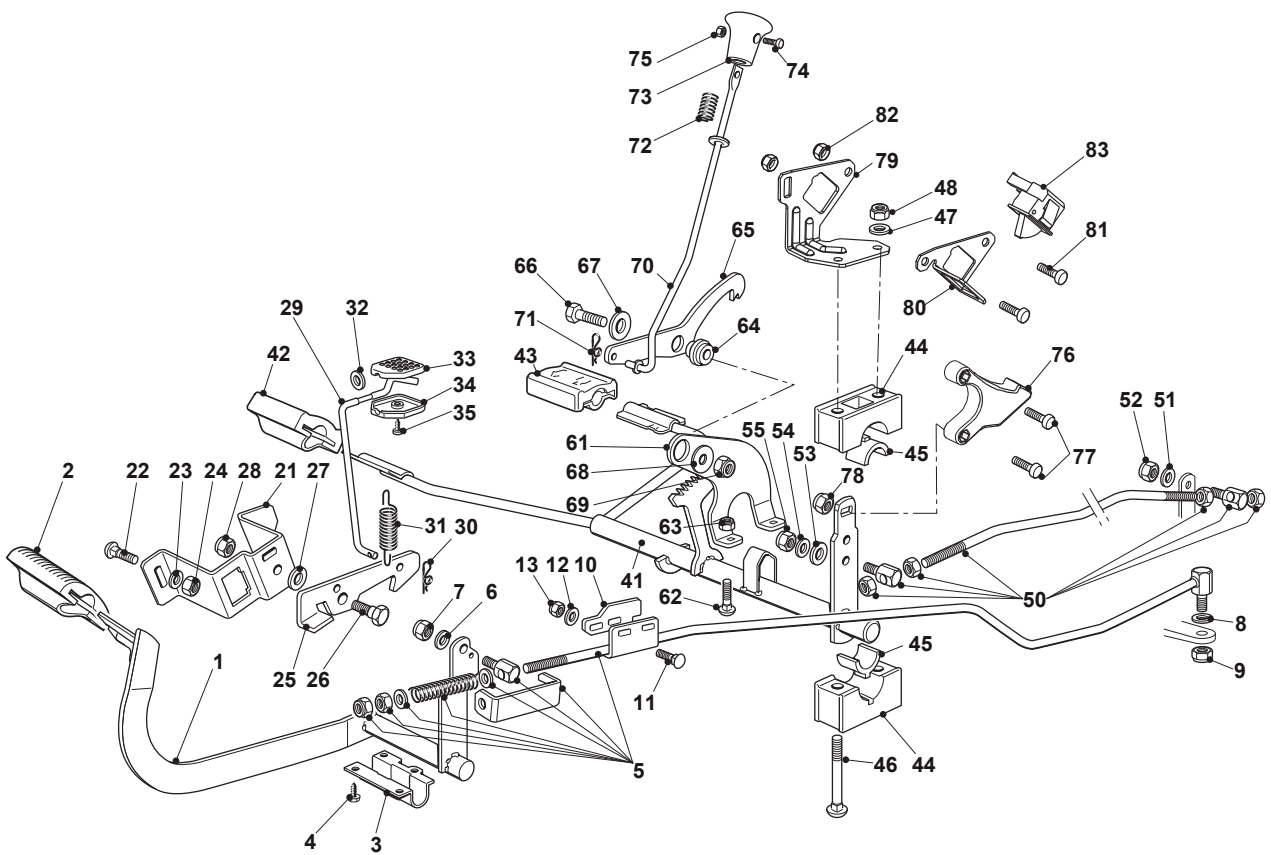

# TCR 122 HYDRO

Ride-on 102-122 Steering - 15"

Issue 10 - 2015

Fig.	Quantity	Part No	Description	Notes
66	1	122167840/0	Spacer	
67	1	112691200/0	Screw	
68	1	112293201/0	Nut	

Fig.	Quantity	Part No	Description	Notes
1	1	382500011/2	Pedal	
2	1	325110416/0	Clamp Cover	
3	1	325547081/2	Plate	
4	4	112731601/0	Screw	
5	1	382000582/0	Rod	
6	1	112521350/0	Washer	
7	1	112155000/0	Nut	
8	2	112521360/0	Washer	
9	1	112155000/0	Nut	
21	1	325785143/1	Support	
22	2	112815210/0	Screw	
23	1	112523040/0	Washer	
24	2	112154510/0	Nut	
25	1	325253001/0	Hook	
26	1	122524970/2	Fulcrum Pin	
27	1	325670011/0	Antifriction Washer	
28	1	112155000/0	Nut	
31	1	125430213/0	Spring	
36	1	125033034/0	Rod	
37	1	125394509/1	Knob	
38	1	112523020/0	Washer	
41	1	382000391/1	Drive Pedal	
42	1	325110417/0	Clamp Cover Front	
43	1	325110418/0	Clamp Cover Rear	
44	4	325785354/0	Support	
45	4	325034003/0	Brass	
46	4	112815271/0	Screw	
47	4	112523040/0	Washer	
48	4	112154510/0	Nut	
50	1	382000579/0	Rod	
51	1	112523040/0	Washer	
52	1	112154510/0	Nut	
53	1	112521360/0	Washer	
54	1	112523040/0	Washer	
55	1	112154510/0	Nut	
56	1	325785481/0	Micro Switch Bracket	
57	1	325060034/1	Cam	
58	1	112735404/0	Screw	
59	2	112793102/0	Screw	
60	2	112293201/0	Nut	
61	1	382394853/0	Switch Ass.Y	
62	1	119410609/0	Microswitch	
63	2	112735602/0	Screw	
64	2	112581100/0	Grower	
65	2	112290791/0	Nut	
66	2	112735110/0	Screw	
67	1	119410614/0	Microswitch	