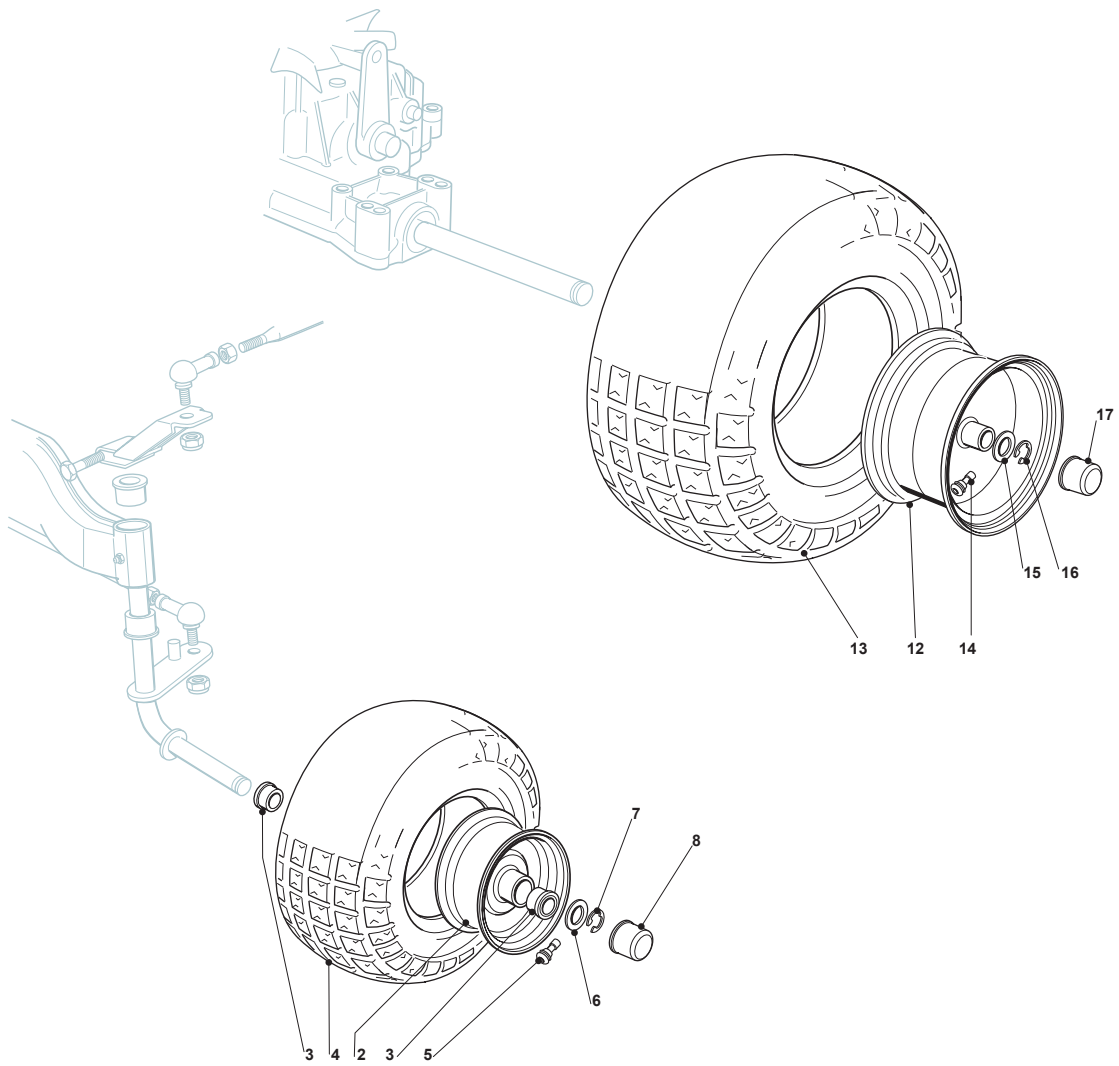

Fig.	Quantity	Part No	Description	Notes
2	2	182000598/0	Rimm	
3	4	125122200/2	Bearing	
4	2	125590014/0	Tyre	13"
4	2	127590066/0	Tyre	15"
5	2	125950000/0	Valve	
6	2	125670005/1	Washer	
7	2	112001000/0	Benzing Ring	
8	2	382110274/0	Wheel Cover	
12	2	182000599/0	Rimm	
13	2	125590015/0	Tyre	
14	2	125950000/0	Valve	
15	2	125670005/1	Washer	
16	2	112001010/0	Benzing Ring	
17	2	382110275/0	Rear Wheel Deck	