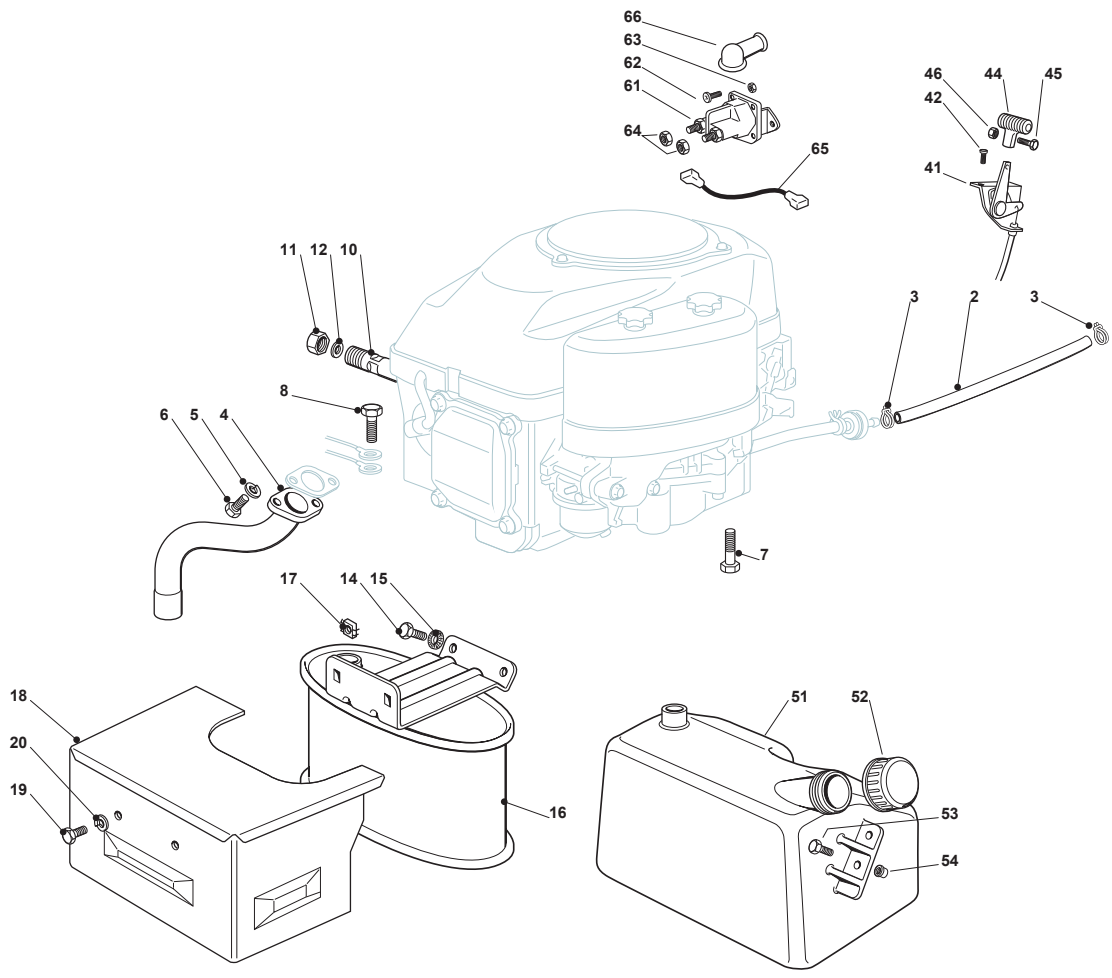

Fig.	Quantity	Part No	Description	Notes
2	1	325869016/1	Connecting Tube	
3	2	118375051/1	Fair Led	
4	1	1134-5827-01	Oil Drain Assy	
8	1	112691115/0	Screw	
9	1	112540260/0	Grower	
10	1	112154210/0	Nut	
11	3	112691100/0	Screw	
12	3	112154210/0	Nut	
13	1	118738214/0	Exhaust Discharge Tube Right	
14	1	118738215/0	Exhaust Discharge Tube Left	
15	4	112735530/0	Screw	
16	4	112583500/0	Grower	
17	3	112791400/0	Screw	
18	3	112582100/0	Grower	
31	1	182750011/0	Single-Cylinder Muffler	
32	2	112793102/0	Screw	
33	2	112540260/0	Grower	
34	2	112360425/0	Nut	
35	1	382598005/2	Muffler Protection	
36	2	112792611/0	Screw	
37	2	112583500/0	Grower	
41	1	182000211/1	Accelerator	
42	2	125943012/0	Screw	
44	1	325592000/0	Knob	
45	1	112726388/0	Screw	
46	1	112290800/0	Nut	
48	1	125090001/2	Choke Control	
51	1	325735111/3	Tank	
52	1	125795000/1	Fuel Cap	
53	2	112788910/0	Screw	
54	2	112500092/0	Rivet	
61	1	118736110/0	Starter Relay	
62	2	112791011/0	Screw	
63	2	112292102/0	Nut	
64	2	112360352/0	Nut	
65	1	125065017/0	Cable	
66	1	118564861/1	Protection	

Fig.	Quantity	Part No	Description	Notes
2	1	325869057/0	Connecting Tube	
3	4	118375051/1	Fair Led	
4	1	118738231/1	Exhaust Tube	
5	2	112583500/0	Grower	
6	2	112737450/0	Screw	
7	4	112735108/1	Screw	
8	1	112735599/0	Screw	
10	1	127598060/0	Oil Discharge Extension	
11	1	118737849/0	Plug	
12	1	118401001/1	Oil Seal	
14	2	112793102/0	Screw	
15	2	112540260/0	Grower	
16	1	182750010/0	Muffler	
17	2	112360425/0	Nut	
18	1	382598039/0	Guard	
19	2	112792611/0	Screw	
20	2	112583500/0	Grower	
41	1	182000212/0	Accelerator	
42	2	125943012/0	Screw	
44	1	125394501/0	Knob	
45	1	112726388/0	Screw	
46	1	112290800/0	Nut	
51	1	325735111/3	Tank	with fuel level
51	1	125735110/3	Tank	without fuel level
52	1	125795000/1	Fuel Cap	
53	2	112788910/0	Screw	
54	2	112500092/0	Rivet	
61	1	118736110/0	Starter Relay	
62	2	112791011/0	Screw	
63	2	112292102/0	Nut	
64	2	112360352/0	Nut	
65	1	125065017/0	Cable	
66	1	118564861/1	Protection	