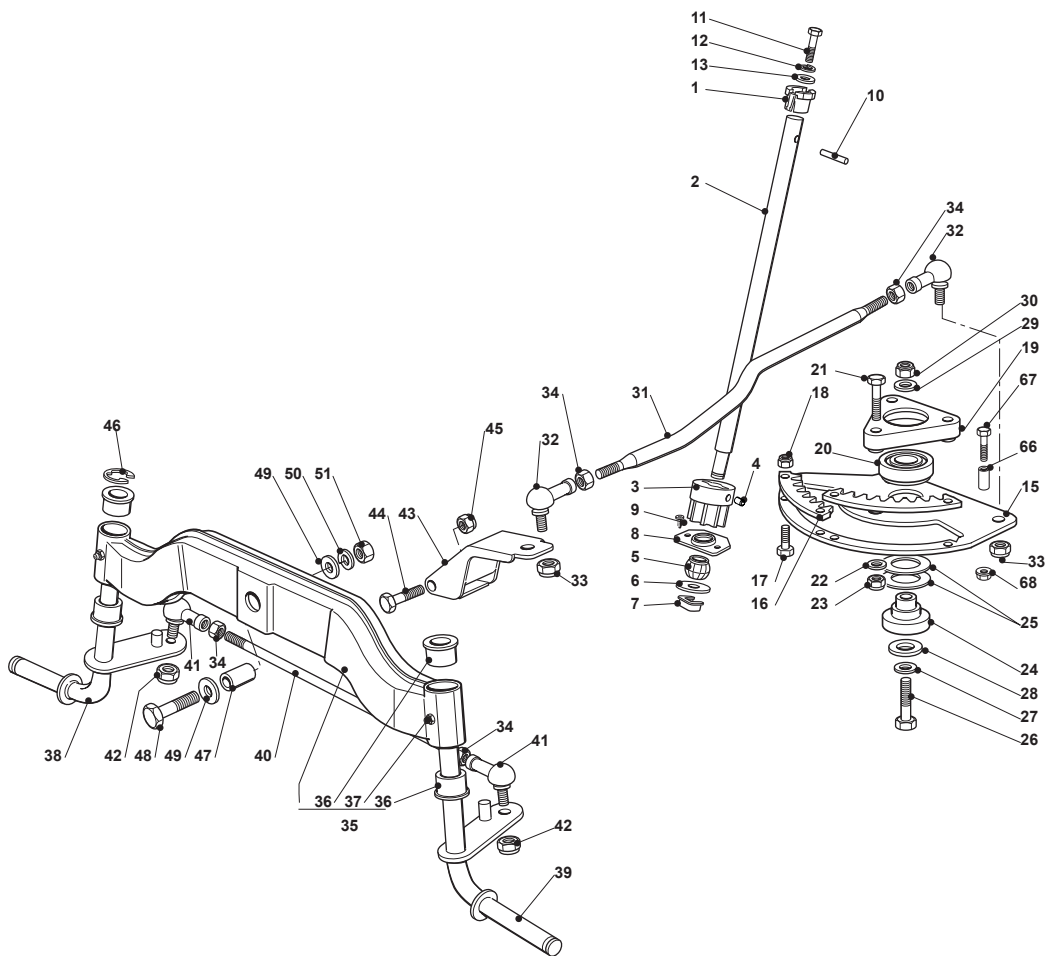

# TCR 122 HYDRO

Ride-on 102-122 Steering - 13"

Issue 10 - 2015

Fig.	Quantity	Part No	Description	Notes
52	2	122746616/0	Joint	

Fig.	Quantity	Part No	Description	Notes
1	1	325038004/0	Bushing	
2	1	125520010/0	Steering Column	
3	1	125570004/0	Pinion	
4	1	112714300/0	Dowel	
5	1	325743000/0	Joint	
6	1	112521370/0	Washer	
7	1	112436030/0	Plate	
8	1	325785213/1	Support	
9	2	112729601/1	Screw	
10	1	112620250/0	Pin	
11	1	112691800/0	Screw	
12	1	112583500/0	Grower	
13	1	112523060/0	Washer	
15	1	325735523/0	Steering Sector	
16	2	325150000/0	Rack	
17	4	112791213/1	Screw	
18	4	112154510/0	Nut	
19	1	325774453/0	Clamp	
20	1	119216047/0	Bearing	
21	3	112691100/0	Screw	
22	3	112523060/0	Washer	
23	3	112155000/0	Nut	
24	1	125510120/0	Support	
25	2	322672153/0	Antifriction Washer	
26	1	112692395/0	Screw	
27	1	112523080/0	Washer	
28	1	112521390/0	Washer	
29	1	112523080/0	Washer	
30	1	112156602/0	Nut	
31	1	125033003/1	Steering Rod	
32	2	122746600/0	Joint	
32	2	122746616/0	Joint	
33	2	122746609/0	Joint	
34	4	112156602/0	Nut	
35	1	382034001/3	Equalizer With Bush And Lubricator	
36	4	125034002/1	Bushing	
37	2	112379511/0	Grease Dispenser	
38	1	382230361/0	Right Stub Axle	
39	1	382230359/0	Left Stub Axle	
40	1	325840001/0	Tie Rod	
41	2	122746616/0	Joint	
42	2	112156602/0	Nut	
43	1	382318185/0	Lever Ass.Y	
44	1	112692395/0	Screw	
45	1	112155000/0	Nut	
46	1	112001000/0	Benzing Ring	
47	1	125160005/0	Spacer	
48	1	112694100/0	Screw	
49	2	112521390/0	Washer	
50	1	112587900/0	Grower	
51	1	112295800/0	Nut	