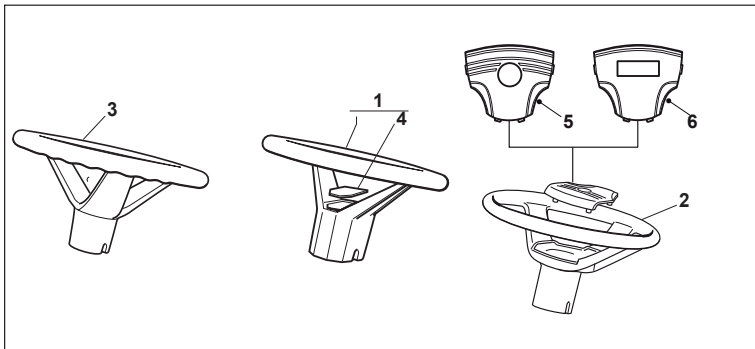

Fig.	Quantity	Part No	Description	Notes
1	1	125961213/0	Steering Wheel	Grey
2	1	125961210/1	Steering Wheel	
2	1	125961214/1	Steering Wheel	Black
2	1	125961217/1	Coated Steering Wheel Black Tc	Black Coated
3	1	125961206/0	Steering Wheel	
4	1	325120231/0	Cap	
5	1	325580500/0	Cap	
6	1	325580505/0	Cap	
6	1	325580501/0	Cap	Specific for Mountfield
7	1	112620299/0	Elastic Pin	
8	1	125722450/1	Seat	
9	1	125722451/2	Seat	
10	1	125722459/0	Seat	
11	1	125722457/0	Seat	Integral, Black
12	1	125722467/1	Seat	
12	1	125722471/0	Seat	Confort, Black
13	4	112583500/0	Grower	
14	4	112793102/0	Screw