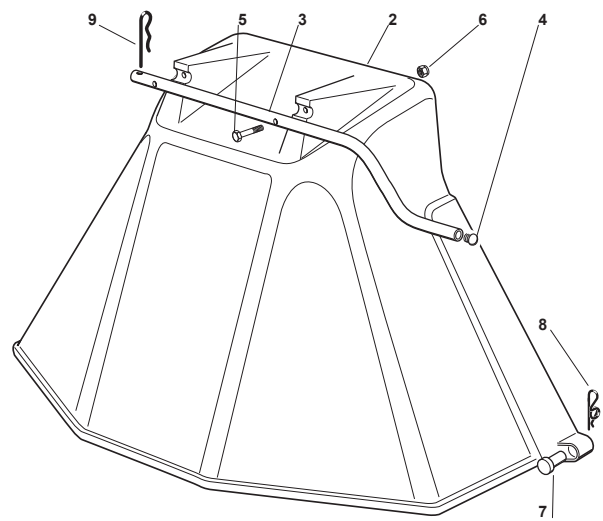

Fig.	Quantity	Part No	Description	Notes
2	1	382400003/1	Ejection Guard	
3	1	325869043/0	Rear Support	
4	2	118566112/0	Push Road	
5	2	112689515/0	Screw	
6	2	112154510/0	Nut	
7	2	125510022/0	Pin	
8	2	124487998/0	Cotter Pin	
9	1	124487999/0	Spring Pin	
22	1	125519997/1	Front Weight Tc	
23	3	112760520/0	Screw	
24	3	112155000/0	Nut	
42	1	382735502/0	Bracket	
43	1	325774213/0	Bracket	
44	1	382033105/1	Rod	
45	1	125510021/1	Hitch Pin	
46	2	124487999/0	Spring Pin	
51	1	182180050/0	Battery Charger	CE Plugg
51	1	182180052/0	Battery Charger	UK Plugg
72	1	125140092/0	Mulching Deflector	
73	1	325394005/0	Handle	
74	1	125510077/0	Pin	
75	1	125430245/0	Spring	
76	1	112735405/0	Screw	
77	1	325280000/1	Handgrip	
78	1	125840011/1	Tie Rod	
79	2	125253004/0	Mulch.Kit Fixing Hook	