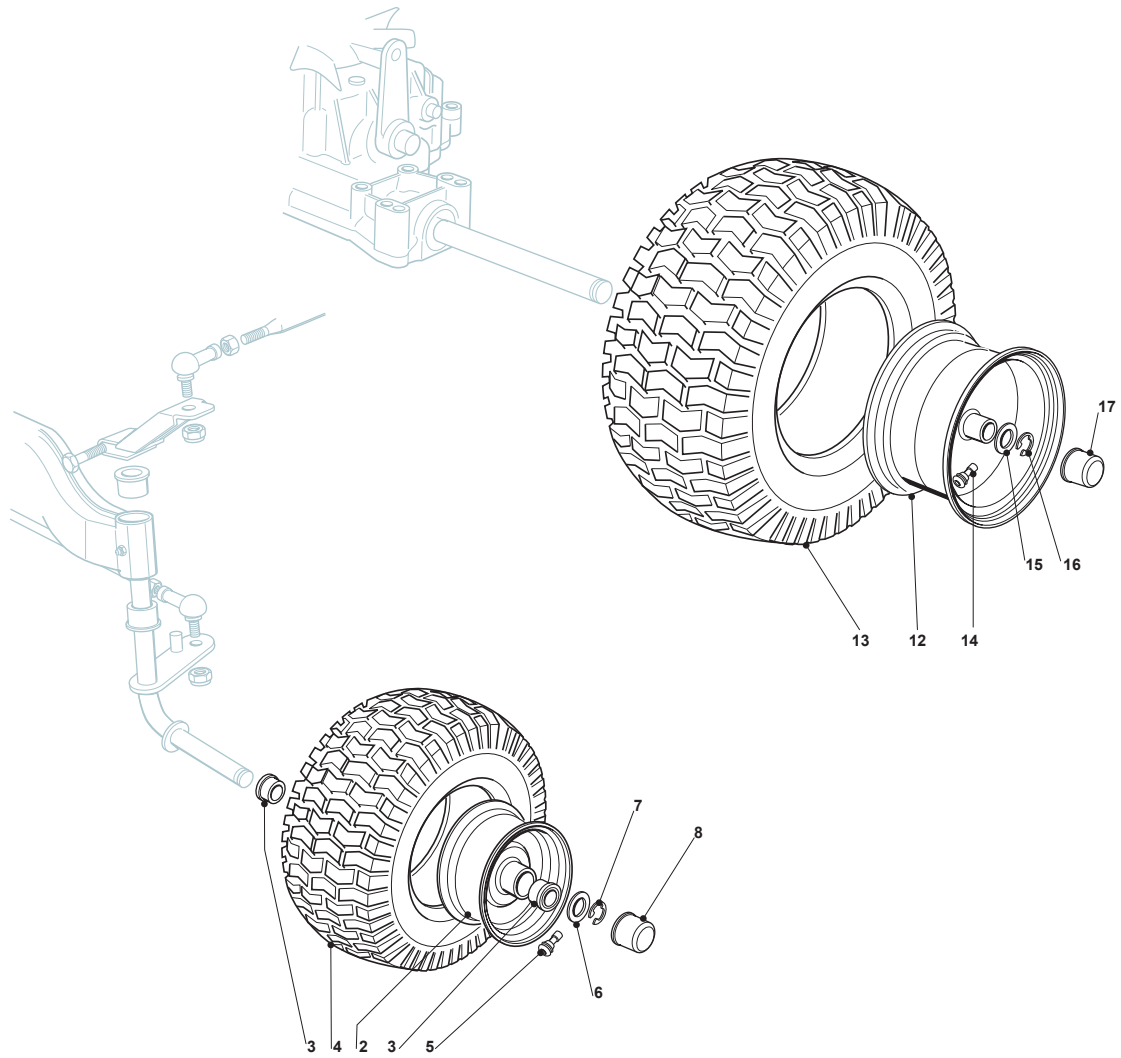

Fig.	Quantity	Part No	Description	Notes
2	2	182000598/0	Rimm	
3	4	125122200/2	Bearing	
4	2	125590014/0	Tyre	13"
4	2	127590066/0	Tyre	15"
5	2	125950000/0	Valve	
6	2	125670005/1	Washer	
7	2	112001000/0	Benzing Ring	
8	2	122110230/0	Hub Cover	
8	2	322110239/0	Hub Cover	
12	2	182000599/0	Rimm	
13	2	125590015/0	Tyre	
14	2	125950000/0	Valve	
15	2	125670005/1	Washer	
16	2	112001010/0	Benzing Ring	
17	2	322110239/0	Hub Cover	
17	2	122110230/0	Hub Cover