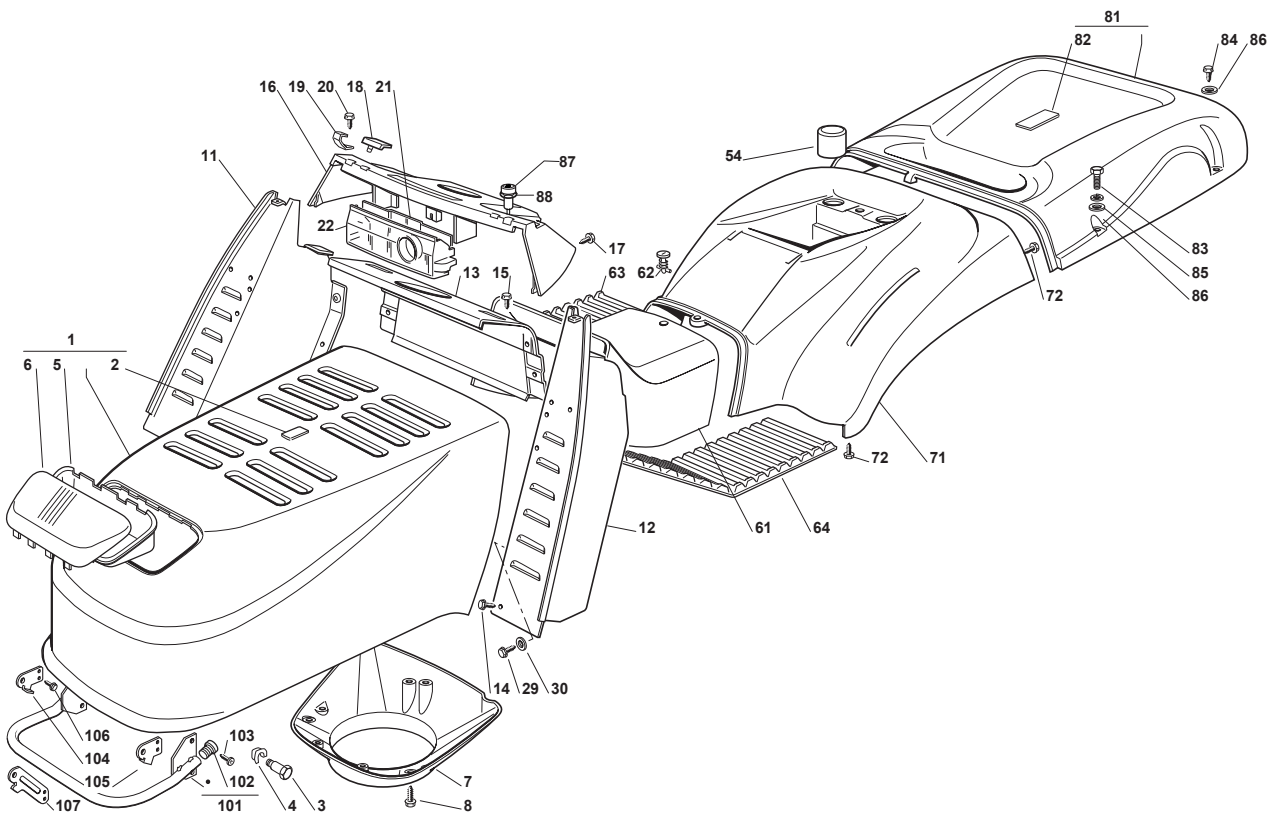

Fig.	Quantity	Part No	Description	Notes
82	1	125547015/0	Plate Green	
82	1	125547024/0	Blue Injection Plate	
82	1	325547016/2	Red Injection Plate	
83	2	112674701/0	Screw	
84	4	112729601/1	Screw	
85	2	112582101/0	Grower	
86	6	112521331/0	Washer	
87	1	325605003/0	Button	
88	1	325256250/0	Screwed Ring	
101	1	382869006/1	Muffler Tube Guard	
101	1	382869015/0	Muffler Protection	
102	2	118566110/0	Push Rod	
103	4	112734995/0	Screw	
104	1	325547089/1	Right Plate	
105	1	325547091/1	Left Plate	
106	4	112731580/0	Screw	
107	2	325547099/0	Plate 18 Hp B&S