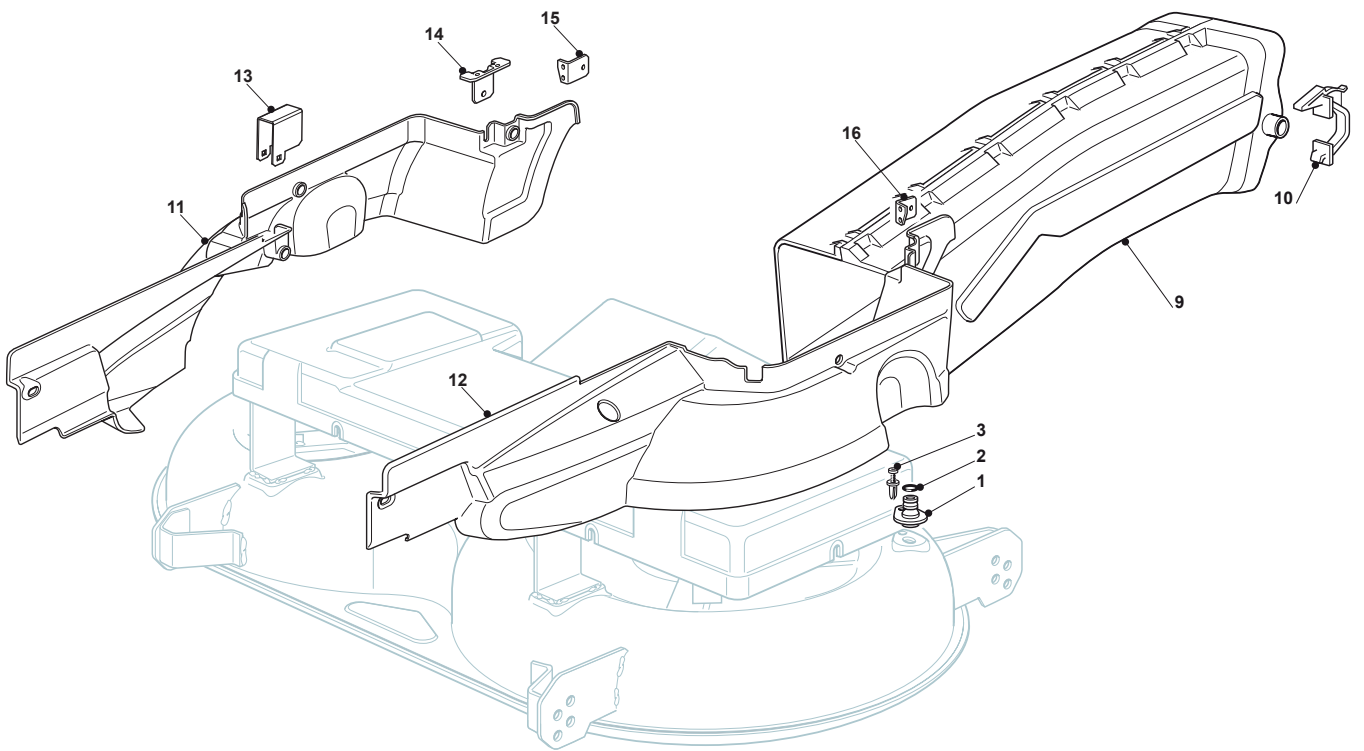

Fig.	Quantity	Part No	Description	Notes
1	1	382564213/0	Cutting Plate Black	Black
1	1	382564214/0	Cutting Plate Red	Red
1	1	382564215/0	Cutting Plate Yellow	Yellow
2	2	125033060/0	Washing Cutting Deck Connection	
3	2	119035000/0	Or Ring	
4	2	112500030/0	Rivet	
8	1	382207200/1	Flange Assy	
9	1	382207201/2	Support Shaft Tc	
10	1	125020800/1	Main Blade Shaft	
11	1	125020801/2	Secondary Blade Shaft	
13	4	119216032/0	Bearing	
14	2	325160501/0	Dust Cover Disc	
15	2	112609260/0	Seeger	
16	6	112818700/0	Screw	
17	6	112154210/0	Nut	
18	2	125463200/0	Blade Hub	
19	2	112139100/0	Feather, Crankshaft Ø 22,2	
20	1	182004350/0	Right Mulching Blade	
21	1	182004349/0	Left Blade Mulching	
22	2	122160400/0	Elastic Disc	
23	2	112523080/0	Washer	
24	1	112735694/0	Screw	
25	1	112735695/1	Screw	
31	4	182700004/0	Anti Scalp Wheel	
32	4	125510121/0	Pin	
33	4	122450115/0	Spring	
34	4	112000930/0	Benzing Ring	
41	1	182004343/0	Right Blade	
42	1	182004342/0	Left Blade, Winged	
1	1	382564220/0	Cutting Plate Grey	