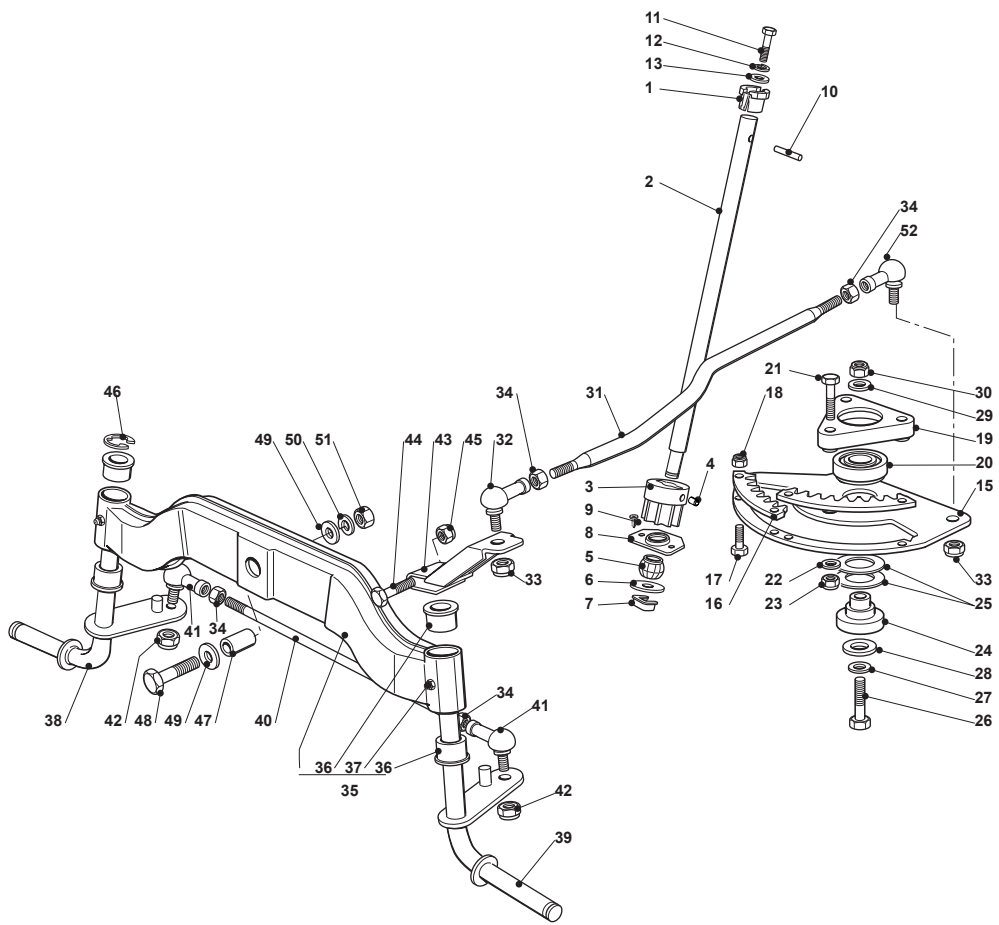

Fig.	Quantity	Part No	Description	Notes
82	1	125547015/0	Plate Green	
82	1	125547024/0	Blue Injection Plate	
82	1	325547016/2	Red Injection Plate	
83	2	112674701/0	Screw	
84	4	112729601/1	Screw	
85	2	112582101/0	Grower	
86	6	112521331/0	Washer	
87	1	325605003/0	Button	
88	1	325256250/0	Screwed Ring	
101	1	382869006/1	Muffler Tube Guard	
101	1	382869015/0	Muffler Protection	
102	2	118566110/0	Push Rod	
103	4	112734995/0	Screw	
104	1	325547089/1	Right Plate	
105	1	325547091/1	Left Plate	
106	4	112731580/0	Screw	
107	2	325547099/0	Plate 18 Hp B&S	

Fig.	Quantity	Part No	Description	Notes
1	1	325038004/0	Bushing	
2	1	125520010/0	Steering Column	
3	1	125570004/0	Pinion	
4	1	112714300/0	Dowel	
5	1	325743000/0	Joint	
6	1	112521370/0	Washer	
7	1	112436030/0	Plate	
8	1	325785213/1	Support	
9	2	112729601/1	Screw	
10	1	112620250/0	Pin	
11	1	112691800/0	Screw	
12	1	112583500/0	Grower	
13	1	112523060/0	Washer	
15	1	325735523/0	Steering Sector	
16	2	325150000/0	Rack	
17	4	112791213/1	Screw	
18	4	112154510/0	Nut	
19	1	325774453/0	Clamp	
20	1	119216047/0	Bearing	
21	3	112691100/0	Screw	
22	3	112523060/0	Washer	
23	3	112155000/0	Nut	
24	1	125510120/0	Support	
25	2	322672153/0	Antifriction Washer	
26	1	112692395/0	Screw	
27	1	112523080/0	Washer	
28	1	112521390/0	Washer	
29	1	112523080/0	Washer	
30	1	112156602/0	Nut	
31	1	125033003/1	Steering Rod	
32	2	122746600/0	Joint	
32	2	122746616/0	Joint	
33	2	122746609/0	Joint	
34	4	112156602/0	Nut	
35	1	382034001/3	Equalizer With Bush And Lubricator	
36	4	125034002/1	Bushing	
37	2	112379511/0	Grease Dispenser	
38	1	382230349/0	Right Stub Axle	
39	1	382230348/0	Left Stub Axle	
40	1	325840001/0	Tie Rod	
41	2	122746616/0	Joint	
42	2	112156602/0	Nut	
43	1	382318101/0	Lever Ass.Y	
44	1	112691700/0	Screw	
45	1	112155000/0	Nut	
46	1	112001000/0	Benzing Ring	
47	1	125160005/0	Spacer	
48	1	112694100/0	Screw	
49	2	112521390/0	Washer	
50	1	112587900/0	Grower	
51	1	112295800/0	Nut	