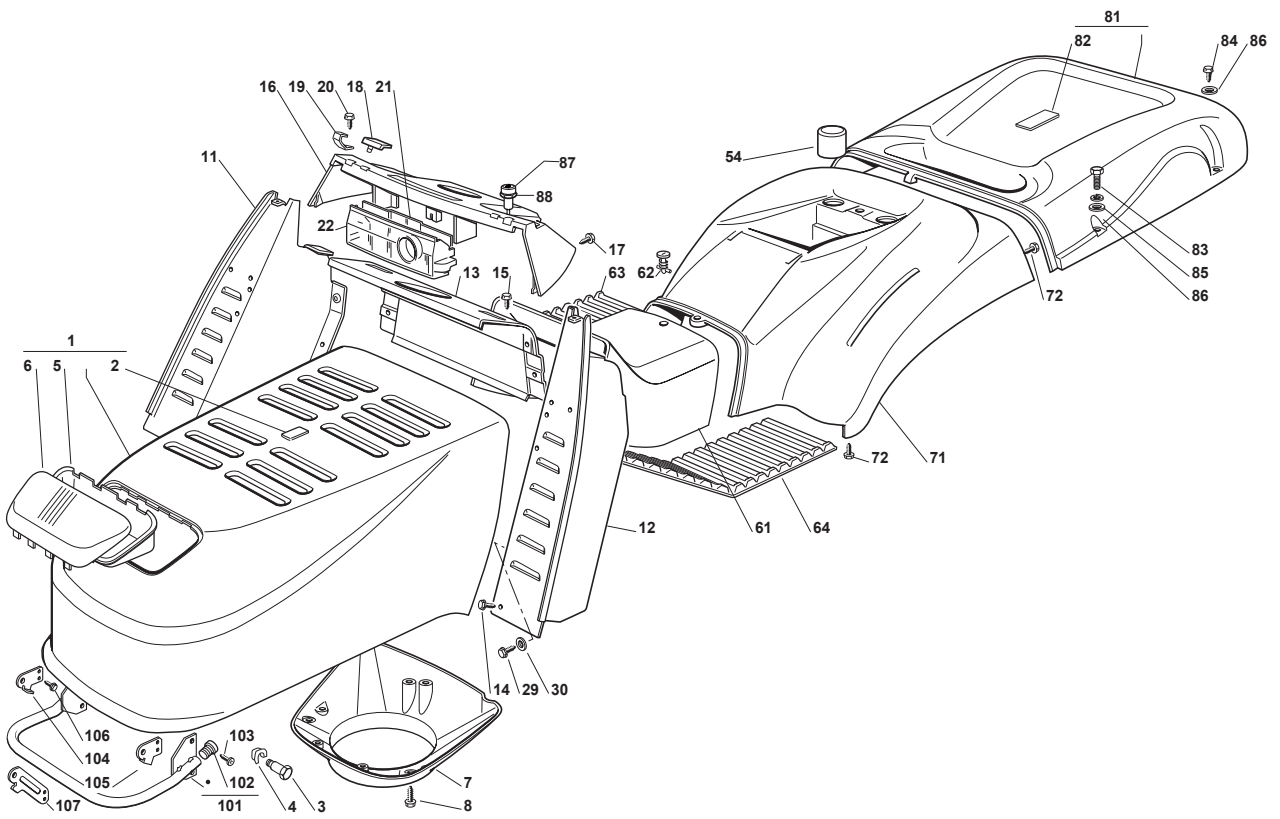

Fig.	Quantity	Part No	Description	Notes
84	2	112155010/0	Nut	
85	1	325785147/2	Seat Support	
86	1	325318109/1	Stop Lever	
87	1	125510000/0	Pin	
88	1	125430202/1	Spring	
89	2	112604897/0	Elastic Washer	
90	1	125430285/0	Spring	
91	1	112789000/0	Screw	
92	1	112154330/0	Nut	
93	1	325060049/0	Seat Switch Cam	
94	2	112815050/0	Screw	
95	4	112521320/0	Washer	
96	2	112154330/0	Nut	
97	1	325755025/1	Bracket	
98	2	112735110/0	Screw	
99	2	112437502/0	Plate	
100	1	325430255/0	Spring	
101	2	125510119/0	Tie Rod	
102	2	124487997/0	Cotter Pin	
103	2	125510040/1	Pin	
104	2	112155000/0	Nut	
105	2	112155000/0	Nut	