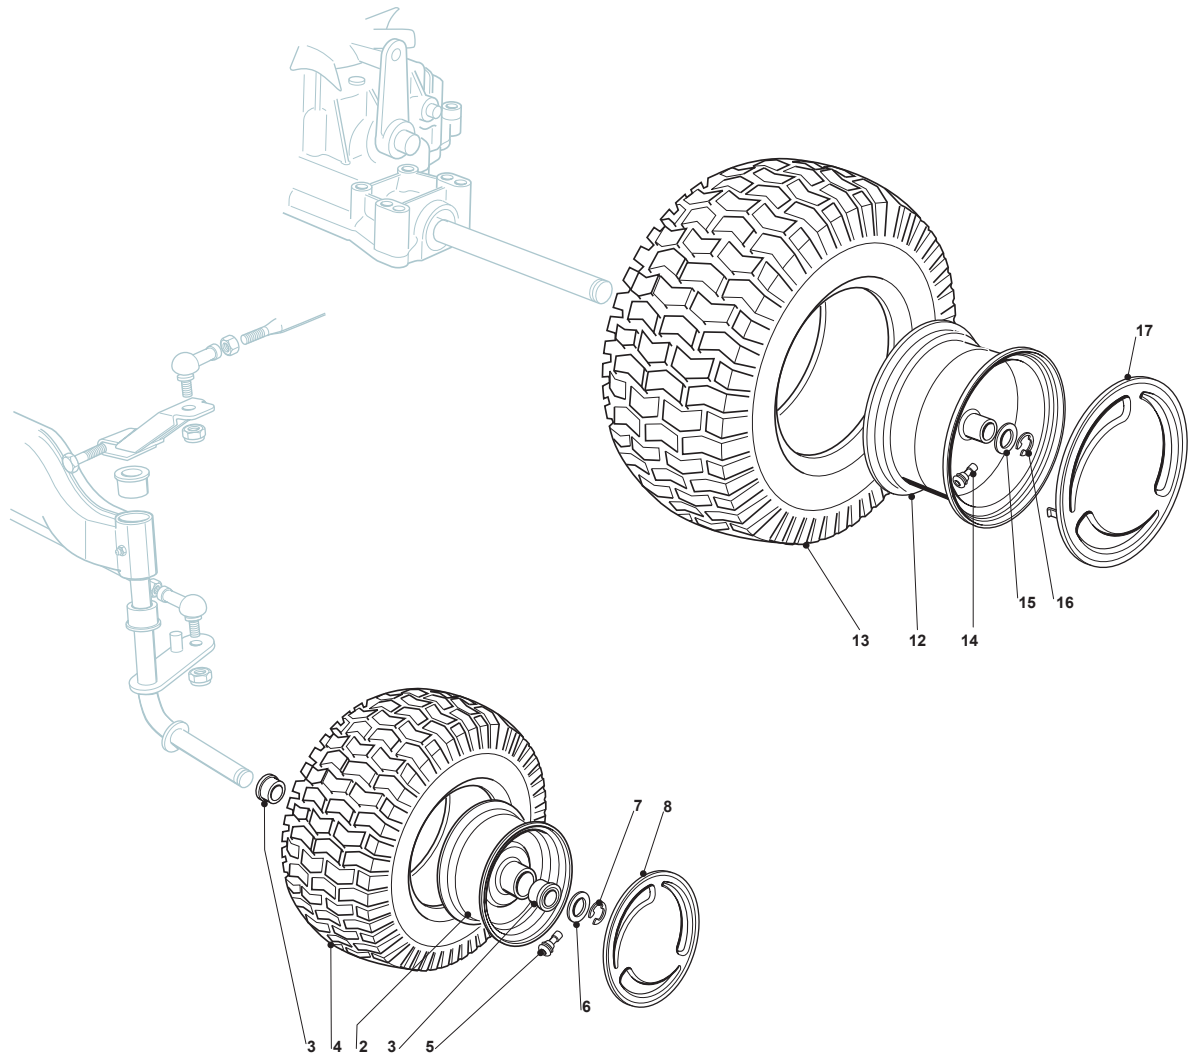

Fig.	Quantity	Part No	Description	Notes
2	2	182000598/0	Rimm	
3	4	125122200/2	Bearing	
4	2	125590014/0	Tyre	13"
4	2	127590066/0	Tyre	15"
5	2	125950000/0	Valve	
6	2	125670005/1	Washer	
7	2	112001000/0	Benzing Ring	
8	2	122110230/0	Hub Cover	
8	2	322110239/0	Hub Cover	
12	2	182000599/0	Rimm	
13	2	125590015/0	Tyre	
14	2	125950000/0	Valve	
15	2	125670005/1	Washer	
16	2	112001010/0	Benzing Ring	
17	2	322110239/0	Hub Cover	
17	2	122110230/0	Hub Cover	