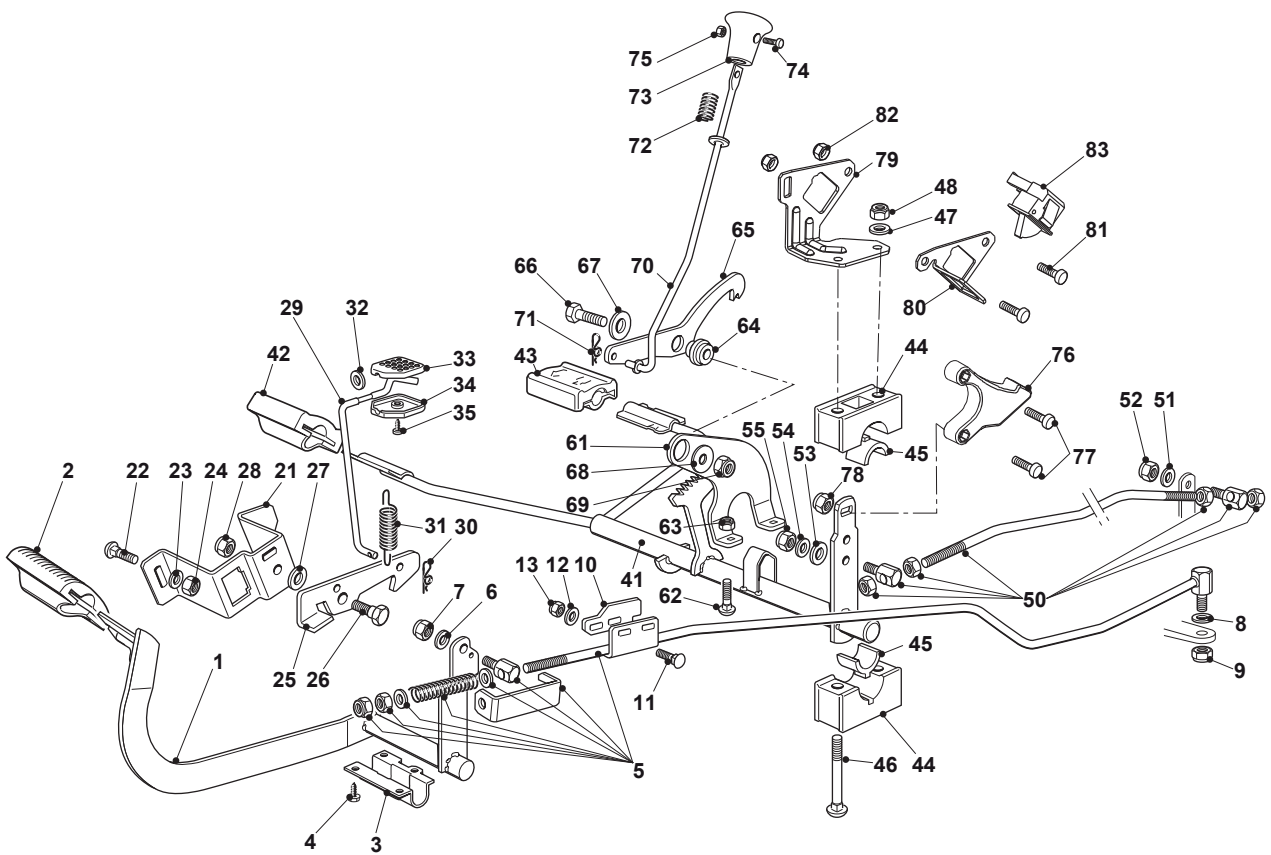

Fig.	Quantity	Part No	Description	Notes
1	1	382500011/2	Pedal	
2	1	325110416/0	Clamp Cover	
3	1	325547081/2	Plate	
4	4	112731601/0	Screw	
5	1	382000626/0	Brake Rod Assy	
6	1	112521350/0	Washer	
7	1	112155000/0	Nut	
8	2	112521360/0	Washer	
9	1	112155000/0	Nut	
10	1	325547281/1	Plate	
11	2	112815210/0	Screw	
12	2	112523040/0	Washer	
13	2	112154510/0	Nut	
21	1	325785143/1	Support	
22	2	112815210/0	Screw	
23	1	112523040/0	Washer	
24	2	112154510/0	Nut	
25	1	325253001/0	Hook	
26	1	122524970/2	Fulcrum Pin	
27	1	325670011/0	Antifriction Washer	
28	1	112155000/0	Nut	
29	1	125033097/0	Rod	
30	1	124487997/0	Cotter Pin	
31	1	125430213/0	Spring	
32	1	112523040/0	Washer	
33	1	325592001/0	Knob	
34	1	325592002/0	Knob	
35	1	112727815/0	Screw	
41	1	382000389/1	Drive Pedal	
42	1	325110417/0	Clamp Cover Front	
43	1	325110418/0	Clamp Cover Rear	
44	4	325785354/0	Support	
45	4	325034003/0	Brass	
46	4	112815271/0	Screw	
47	4	112523040/0	Washer	
48	4	112154510/0	Nut	
50	1	382000579/0	Rod	
51	1	112523040/0	Washer	
52	1	112154510/0	Nut	
53	1	112521360/0	Washer	
54	1	112523040/0	Washer	
55	1	112154510/0	Nut	
61	1	325774477/0	Clamp	
62	2	112815210/0	Screw	
63	2	112292102/0	Nut	
64	1	125040638/0	Bushing	
65	1	325022000/1	Hook	
66	1	112691100/0	Screw	
67	1	112523060/0	Washer	
68	1	322672152/0	Antifriction Washer	
69	1	112155000/0	Nut	

Fig.	Quantity	Part No	Description	Notes
70	1	125033091/0	Rod	
71	1	124487995/0	Cotter Pin	
72	1	125430232/0	Spring	
73	1	325605002/0	Button	
74	1	112726389/0	Screw	
75	1	112290800/0	Nut	
76	1	325060050/0	Cam	
77	1	112789100/0	Screw	
78	2	112154330/0	Nut	
79	2	325755071/0	Angle Bracket	
80	1	325785479/0	Micro Switch Bracket	
81	2	112791400/0	Screw	
82	2	112292102/0	Nut	
83	1	119410614/0	Microswitch	