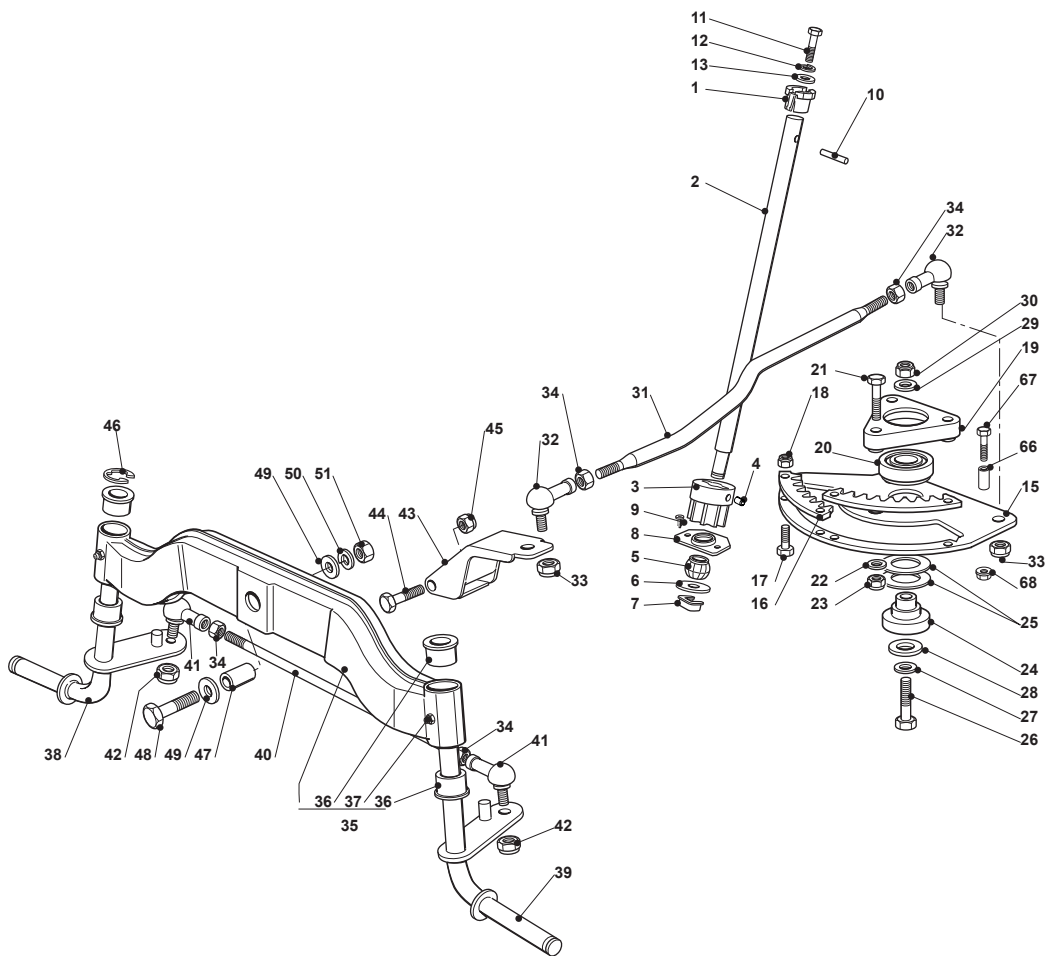

# TCR 122 HYDRO

Ride-on 102-122 Steering - 13"

Issue 10 - 2015

Fig.	Quantity	Part No	Description	Notes
52	2	122746616/0	Joint	

Fig.	Quantity	Part No	Description	Notes
1	1	325038004/0	Bushing	
2	1	125520010/0	Steering Column	
3	1	125570004/0	Pinion	
4	1	112714300/0	Dowel	
5	1	325743000/0	Joint	
6	1	112521370/0	Washer	
7	1	112436030/0	Plate	
8	1	325785213/1	Support	
9	2	112729601/1	Screw	
10	1	112620250/0	Pin	
11	1	112691800/0	Screw	
12	1	112583500/0	Grower	
13	1	112523060/0	Washer	
15	1	325735523/0	Steering Sector	
16	2	325150000/0	Rack	
17	4	112791213/1	Screw	
18	4	112154510/0	Nut	
19	1	325774453/0	Clamp	
20	1	119216047/0	Bearing	
21	3	112691100/0	Screw	
22	3	112523060/0	Washer	
23	3	112155000/0	Nut	
24	1	125510120/0	Support	
25	2	322672153/0	Antifriction Washer	
26	1	112692395/0	Screw	
27	1	112523080/0	Washer	
28	1	112521390/0	Washer	
29	1	112523080/0	Washer	
30	1	112156602/0	Nut	
31	1	125033003/1	Steering Rod	
32	2	122746600/0	Joint	
32	2	122746616/0	Joint	
33	2	122746609/0	Joint	
34	4	112156602/0	Nut	
35	1	382034001/3	Equalizer With Bush And Lubricator	
36	4	125034002/1	Bushing	
37	2	112379511/0	Grease Dispenser	
38	1	382230361/0	Right Stub Axle	
39	1	382230359/0	Left Stub Axle	
40	1	325840001/0	Tie Rod	
41	2	122746616/0	Joint	
42	2	112156602/0	Nut	
43	1	382318185/0	Lever Ass.Y	
44	1	112692395/0	Screw	
45	1	112155000/0	Nut	
46	1	112001000/0	Benzing Ring	
47	1	125160005/0	Spacer	
48	1	112694100/0	Screw	
49	2	112521390/0	Washer	
50	1	112587900/0	Grower	
51	1	112295800/0	Nut	