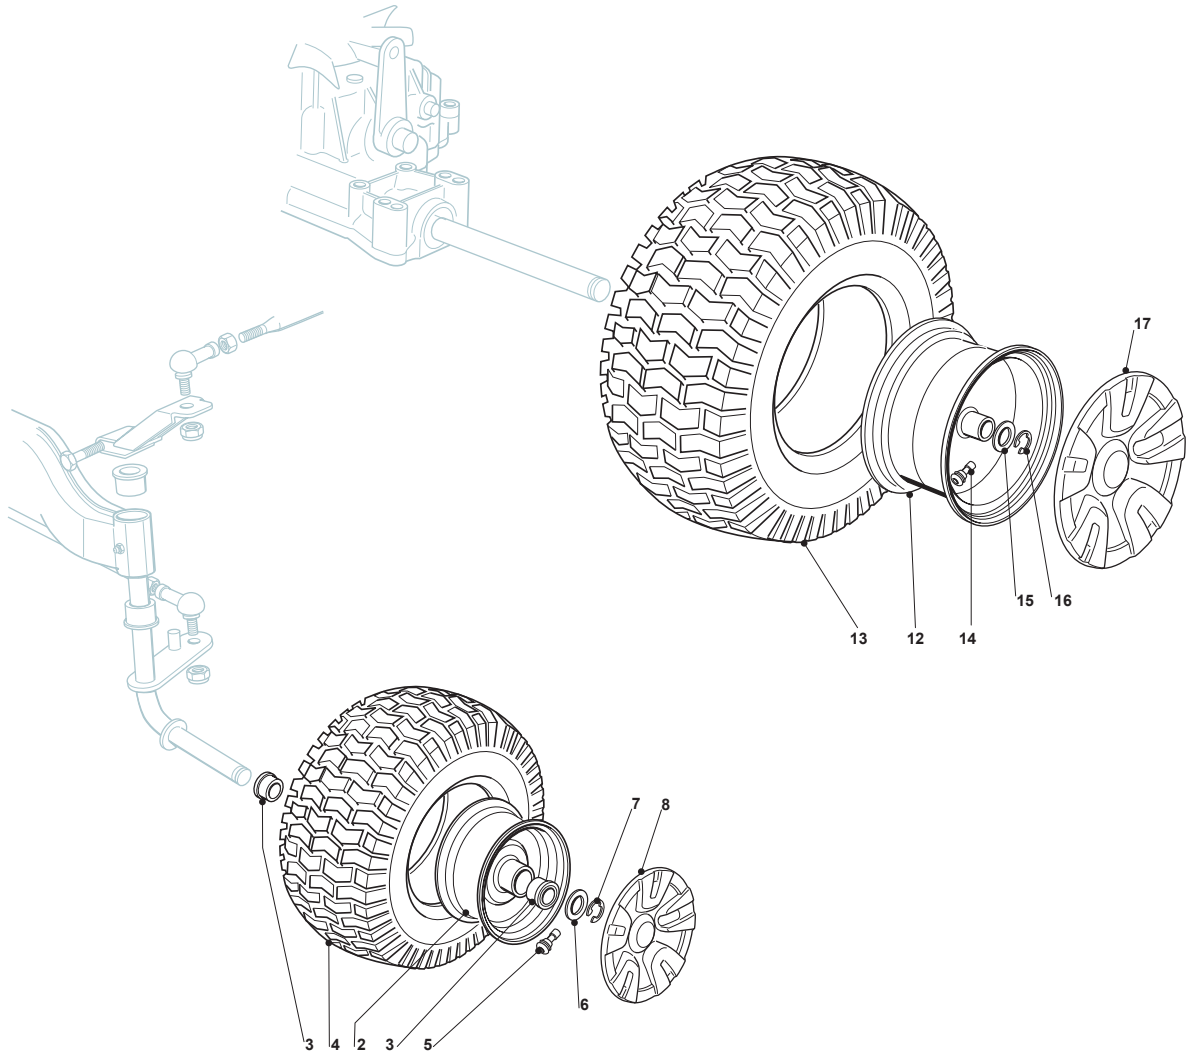

Fig.	Quantity	Part No	Description	Notes
2	2	182000598/0	Rimm	
3	4	125122200/2	Bearing	
4	2	125590014/0	Tyre	13"
4	2	127590066/0	Tyre	15"
5	2	125950000/0	Valve	
6	2	125670005/1	Washer	
7	2	112001000/0	Benzing Ring	
8	2	382110252/0	Front Wheel Cover	
12	2	182000599/0	Rimm	
13	2	125590015/0	Tyre	
14	2	125950000/0	Valve	
15	2	125670005/1	Washer	
16	2	112001010/0	Benzing Ring	
17	2	382110253/0	Wheel Cover	