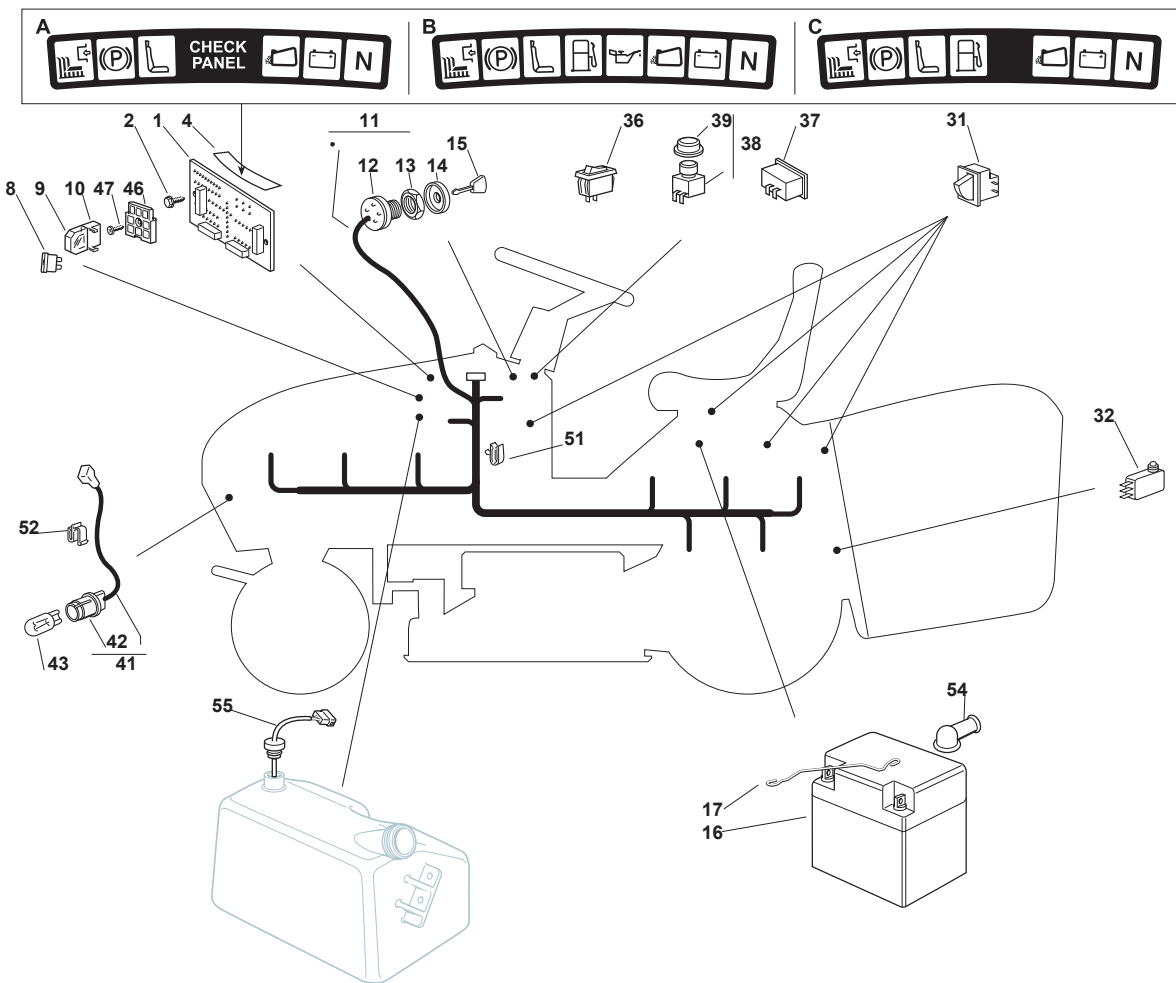

Fig.	Quantity	Part No	Description	Notes
1	1	125722441/0	Electronic Card	
2	3	112735105/0	Screw	
4	1	125420007/0	Check Control (C)	Panel "C"
4	1	125420004/0	Check Control (A)	Panel "A"
4	1	125420005/0	Check Control (B)	Panel "B"
8	1	133340036/0	Fuse 25 A	
8	1	133340040/0	Fuse 10 A	
9	2	133215000/0	Cover	
10	2	133500007/0	Fuse Carrier	
11	1	182040206/0	Cables Ass.Y	for B&S-GGP-Kohler-Kawasaki Engines
11	1	182040207/0	Cables Ass.Y	for HONDA Engine
12	1	118450065/1	Starting Switch	
13	1	118400861/0	Screwed Ring	
14	1	118565351/0	Screwed Ring Protection	
15	1	118210016/1	Starting Key	
16	1	118120002/1	Battery	
17	1	125430230/0	Spring	
31	3	119410615/0	Microswitch	
32	1	119410605/1	Microswitch	
36	1	118450060/1	Headlight Interrupt. Cre1116-0	
37	1	9400-0384-01	Hour Counter	
38	1	118450067/0	Switch	
39	1	118203852/0	Cap	
41	1	182040070/0	Cables Ass.Y	
42	2	133500030/0	Lamp Holder	
43	2	118459100/0	Lamp For Lights	
46	1	133500010/1	Plate	
47	1	112735170/0	Screw	
51	5	133320506/0	Fairlead	
52	1	133320504/0	Fairlead	
54	1	118564864/1	Protection	
55	1	125290000/0	Fuel Level Indicator