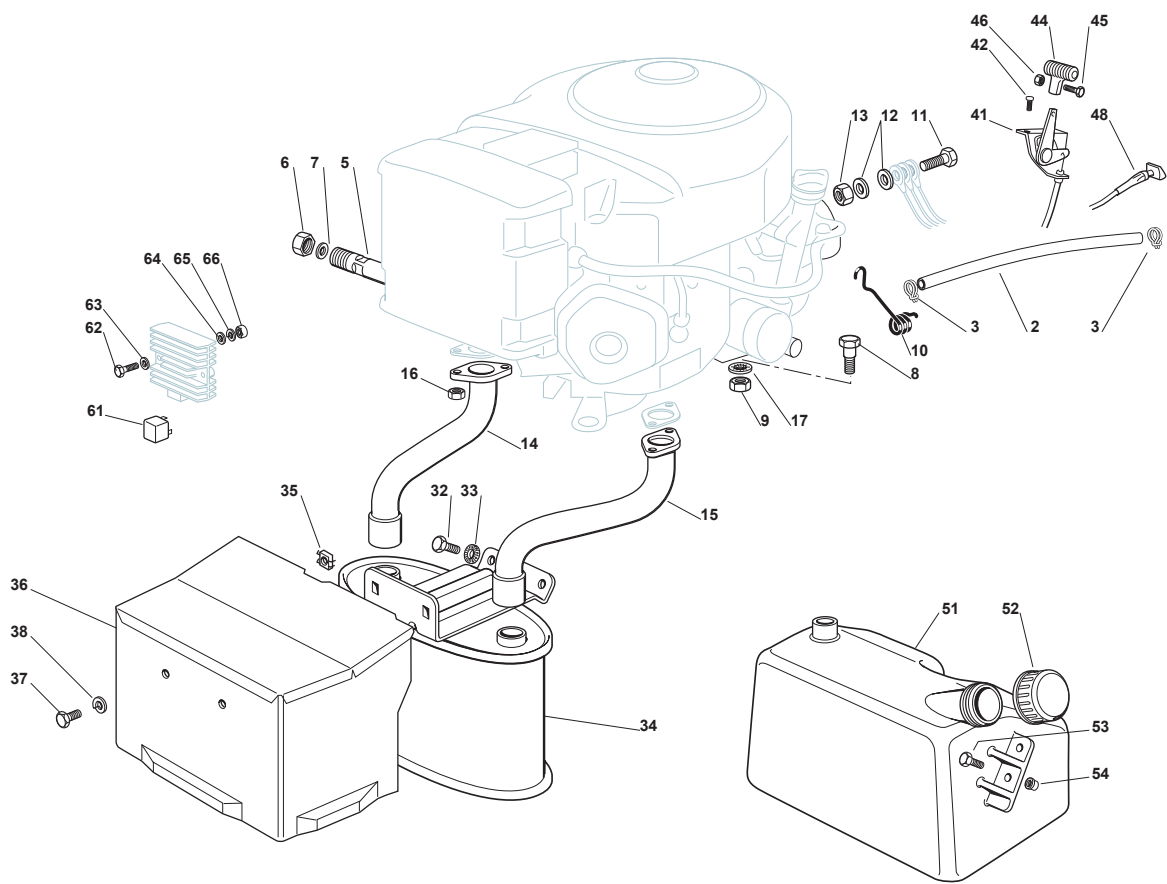

Fig.	Quantity	Part No	Description	Notes
2	1	325869027/1	Connecting Tube	
3	2	118375051/1	Fair Led	
5	1	112735599/0	Screw	
6	1	112540260/0	Grower	
7	4	112691115/0	Screw	
8	4	112154210/0	Nut	
9	1	125598052/0	Oil Discharge Extension	
10	1	118737849/0	Plug	
11	1	118401001/1	Oil Seal	
12	1	118738221/0	Exhaust Tube Right	
13	1	118738222/0	Right Exhaust Connection	
14	1	127430562/0	Spring	
31	1	182750003/0	Muffler Assy	
32	2	112793102/0	Screw	
33	2	112540260/0	Grower	
34	2	112360425/0	Nut	
35	1	382598005/2	Muffler Protection	
36	2	112792611/0	Screw	
37	2	112583500/0	Grower	
41	1	182000201/2	Accelerator	
42	2	125943012/0	Screw	
44	1	125394501/0	Knob	
45	1	112726388/0	Screw	
46	1	112290800/0	Nut	
48	1	125090001/2	Choke Control	
51	1	125735110/3	Tank	without fuel level
51	1	325735111/3	Tank	with fuel level
52	1	125795000/1	Fuel Cap	
53	2	112788910/0	Screw	
54	2	112500092/0	Rivet	
61	1	133567000/0	Relay	
62	2	112791500/0	Screw	
63	2	112521330/0	Washer	
64	2	112521330/0	Washer	
65	2	112582100/0	Grower	
66	2	112292100/0	Nut	